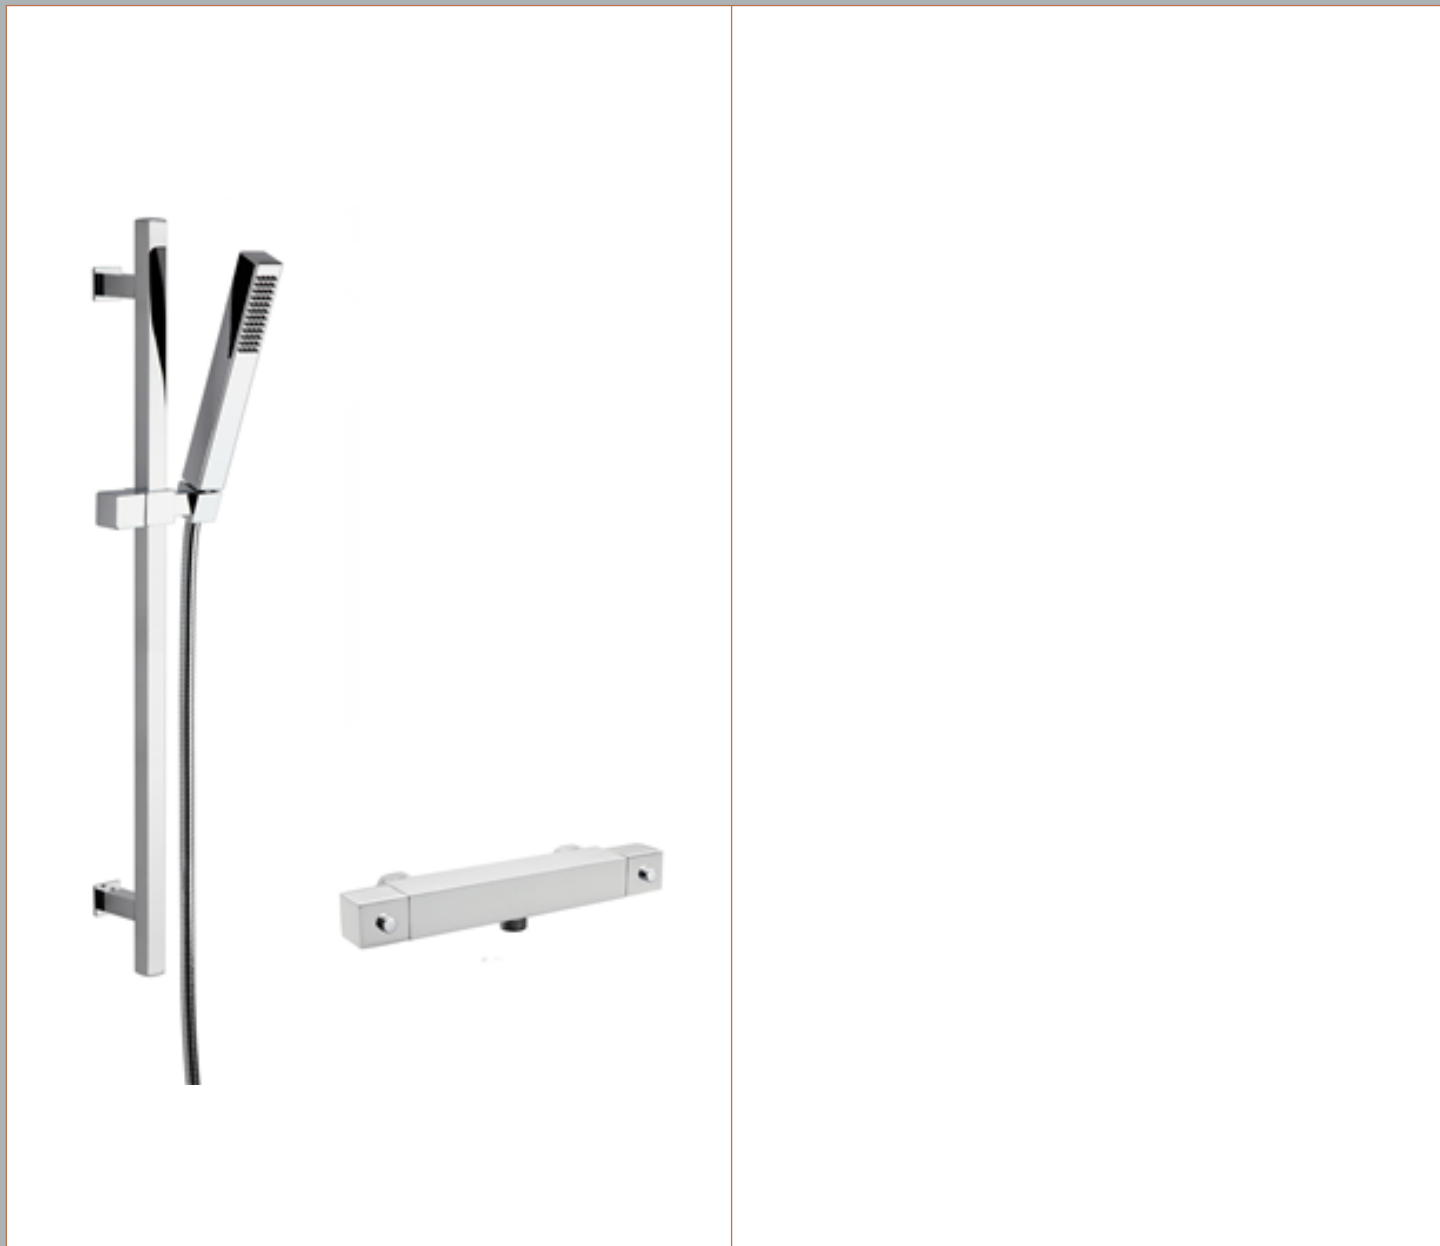

Sales Code: SBS99BV1

Description: Square Bar Valve Kit

**Product Dimensions**

Length (mm):	
Width (mm):	
Height (mm):	
Depth (mm):	
Nett Weight (kg):	0.1

**Packaging Dimensions**

Length (mm):	550
Width (mm):	550
Height (mm):	550
Gross Weight (kg):	0.1

**Product Details**

Country of Origin:	
Fitting Instruction:	No
Product Material:	
Mount Type:	
Outlet Elbow Supplied:	
Easy Clean:	
Head Included:	
Handset Included:	
Body Jets Included:	
No of Body Jets:	
Operating Pressure (bar):	
Valve/Cartridge Type:	
Flow Rates (L/min):	0.1 bar:      0.5 bar:      1 bar:      2 bar:      3 bar:
TMV2 Approved:	Approval No:
TMV3 Approved:	Approval No:
WRAS Approved:	Approval No:
Head Function:	
Handset Function:	
Body Jet Info:	
Pipe Size:	
Pipe Centres:	
Colour/Finish:	
Hose Included:	
No. of Outlets:	