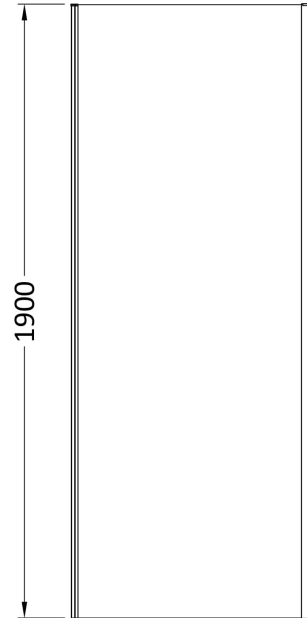

Sales Code: SMSP80BP-E6

Description: 1900 X 800mm Side Panel

Product Dimensions

Height (mm):	1900
Width (mm):	790
Depth (mm):	31
Nett Weight (kg):	23

Packaging Dimensions

Height (mm):	1962
Width (mm):	790
Length (mm):	60
Gross Weight (kg):	23

Packaging Data

Box Colour:	Brown Cardboard Box - Printed
Box Qty:	1
Label Size:	100 x 50
Label Colour:	Not Applicable
Label Qty:	0

Outer Box Dimensions (If Applicable)

Height (mm):	
Width (mm):	
Depth (mm):	
Length (mm):	
Gross Weight (kg):	
Barcode:	5056678452417

Product Details

Country of Origin:	China
Fitting Instruction:	No
CE & UKCA:	No
Profile Material:	Aluminium
Profile Finish:	Matt Black
Adjustments (mm):	772mm - 790mm
Entry Width (mm):	N/A
Swing In Dim (mm):	N/A
Swing Out Dim (mm):	N/A
Radius (mm):	Not Applicable
Glass Thickness (mm):	6
Easy Fit:	Yes
Easy Clean:	No
Handle Style:	Not Applicable
Handle Material:	Not Applicable
Enclosure Design:	Semi-Frameless
Wheel Type:	Not Applicable
Support Bar Included:	Support Bar Not Included
Extras:	None