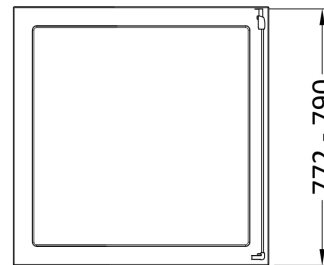

Sales Code: SMSP80BP-E6

Description: 1900 X 800mm Side Panel

Product Dimensions

Height (mm):	1900
Width (mm):	790
Depth (mm):	31
Nett Weight (kg):	23

Packaging Dimensions

Height (mm):	1962
Width (mm):	790
Length (mm):	60
Gross Weight (kg):	23

Packaging Data

Box Colour:	Brown Cardboard Box - Printed
Box Qty:	1
Label Size:	100 x 50
Label Colour:	Not Applicable
Label Qty:	0

Outer Box Dimensions (If Applicable)

Height (mm):	
Width (mm):	
Depth (mm):	
Length (mm):	
Gross Weight (kg):	
Barcode:	5056678452417

Product Details

Country of Origin:	China
Fitting Instruction:	No
CE & UKCA:	No
Profile Material:	Aluminium
Profile Finish:	Matt Black
Adjustments (mm):	772mm - 790mm
Entry Width (mm):	N/A
Swing In Dim (mm):	N/A
Swing Out Dim (mm):	N/A
Radius (mm):	Not Applicable
Glass Thickness (mm):	6
Easy Fit:	Yes
Easy Clean:	No
Handle Style:	Not Applicable
Handle Material:	Not Applicable
Enclosure Design:	Semi-Frameless
Wheel Type:	Not Applicable
Support Bar Included:	Support Bar Not Included
Extras:	None