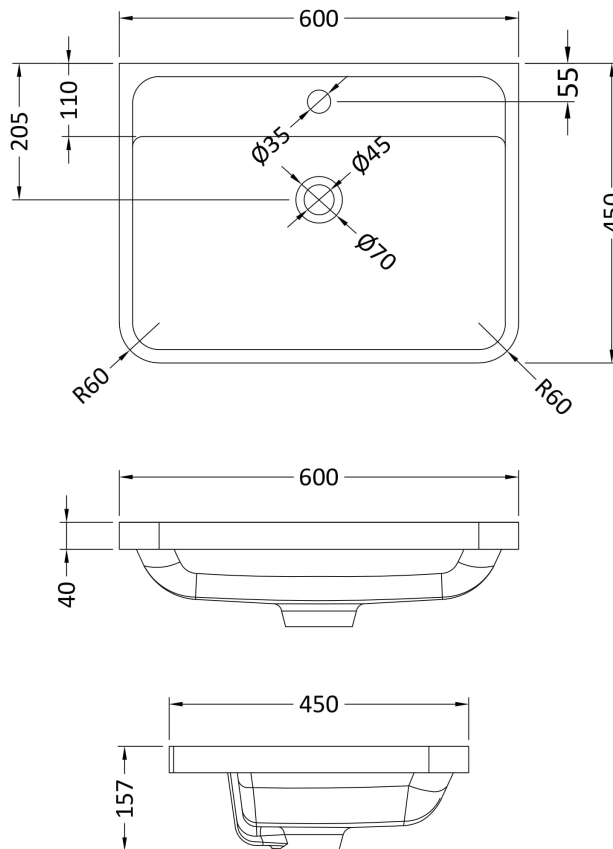

### Product Dimensions

Height (mm):	800
Width (mm):	596
Depth (mm):	445
Nett Weight (kg):	31.53

### Packaging Dimensions

Height (mm):	870
Width (mm):	670
Depth (mm):	510
Gross Weight (kg):	32.53

### Outer Box Dimensions (If Applicable)

Height (mm):	
Width (mm):	
Depth (mm):	
Gross Weight (kg):	
Barcode:	5056462659787

Sales Code: PMB003

Description: 600X450mm Poly Marble Basin

**Product Dimensions**

Height (mm):	450
Width (mm):	600
Depth (mm):	157
Nett Weight (kg):	12.82

**Packaging Dimensions**

Height (mm):	167
Width (mm):	640
Depth (mm):	470
Gross Weight (kg):	12.82