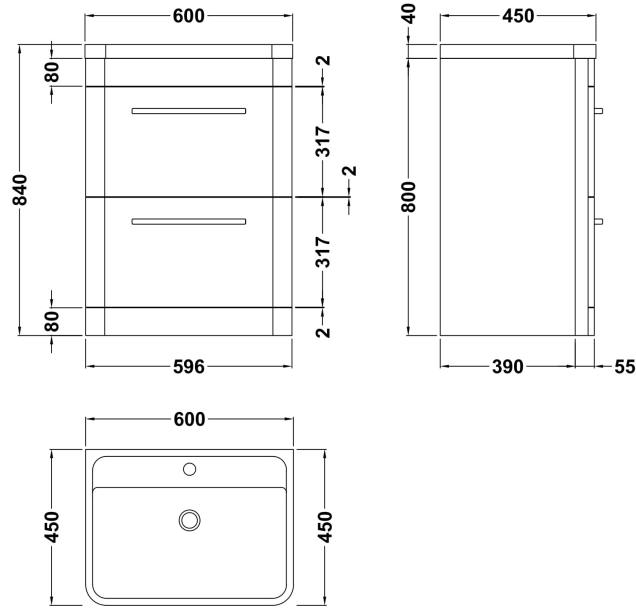

Sales Code: SOL801

Description: Solar 600 F/S 2-Drawer Unit & Polymarble

Packaging Details

Barcode: 5056462679525