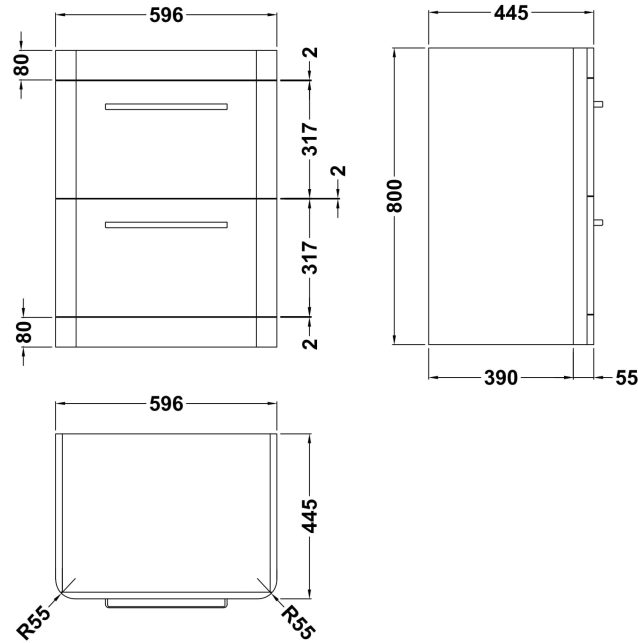

### Product Dimensions

Height (mm):	800
Width (mm):	596
Depth (mm):	445
Nett Weight (kg):	31.53

### Packaging Dimensions

Height (mm):	870
Width (mm):	670
Depth (mm):	510
Gross Weight (kg):	32.53

### Outer Box Dimensions (If Applicable)

Height (mm):	
Width (mm):	
Depth (mm):	
Gross Weight (kg):	
Barcode:	5056462659787

Sales Code: PMB003

Description: 600X450mm Poly Marble Basin

**Product Dimensions**

Height (mm):	450
Width (mm):	600
Depth (mm):	157
Nett Weight (kg):	12.82

**Packaging Dimensions**

Height (mm):	167
Width (mm):	640
Depth (mm):	470
Gross Weight (kg):	12.82