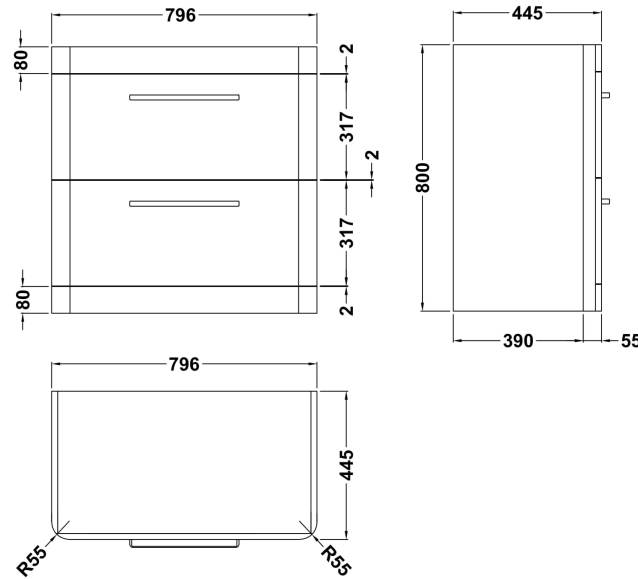

Sales Code: SOL803A

Description: Solar 800 F/S 2-Drawer Unit & Ceramic Ba

Packaging Details

Barcode: 5056462679570

Sales Code: CUR835

Description: 800 F/S 2-Drawer Unit 800 X 796 X 447

Product Dimensions

Height (mm):	800
Width (mm):	796
Depth (mm):	445
Nett Weight (kg):	36

Packaging Dimensions

Height (mm):	870
Width (mm):	870
Depth (mm):	510
Gross Weight (kg):	38

Packaging Data

Box Colour:	Brown Cardboard Box
Box Qty:	1
Label Size:	150 x 100
Label Colour:	White Label
Label Qty:	2

Sales Code: CBM005

Description: Ceramic Basin 810X460

Product Dimensions

Height (mm):	450
Width (mm):	800
Depth (mm):	157
Nett Weight (kg):	18.12

Packaging Dimensions

Height (mm):	470
Width (mm):	840
Depth (mm):	167
Gross Weight (kg):	18.12

Packaging Data

Box Colour:	Brown Cardboard Box - Printed
Box Qty:	1
Label Size:	100 x 50
Label Colour:	White Label
Label Qty:	2

Outer Box Dimensions (If Applicable)

Height (mm):	
Width (mm):	
Depth (mm):	
Gross Weight (kg):	
Barcode:	5056211875802