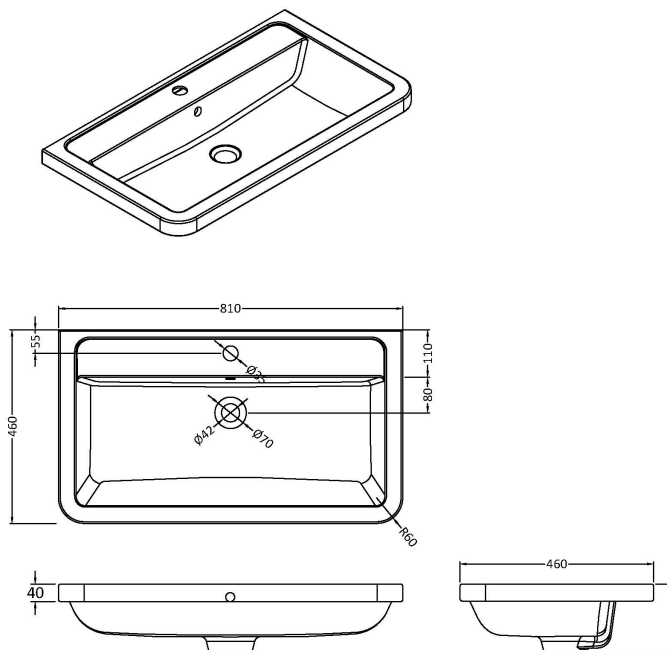

Sales Code: SOL803A

Description: Solar 800 F/S 2-Drawer Unit & Ceramic Ba

Packaging Details

Barcode: 5056462679570

Sales Code: CUR835

Description: 800 F/S 2-Drawer Unit 800 X 796 X 447

Product Dimensions

Height (mm):	800
Width (mm):	796
Depth (mm):	445
Nett Weight (kg):	36

Packaging Dimensions

Height (mm):	870
Width (mm):	870
Depth (mm):	510
Gross Weight (kg):	38

Packaging Data

Box Colour:	Brown Cardboard Box
Box Qty:	1
Label Size:	150 x 100
Label Colour:	White Label
Label Qty:	2

Outer Box Dimensions (If Applicable)

Height (mm):	
Width (mm):	
Depth (mm):	
Gross Weight (kg):	
Barcode:	5056462659824

Product Details

Country of Origin:	Ireland
Fitting Instruction:	No
CE & UKCA:	
FSC Certified Materials:	Yes
Colour:	Matt Reed Green
Construction Method:	Cam & Wood Dowel
Construction Type:	Rigid
Cabinet Finish:	Mdf Vinyl Smooth Matt
Fascia Finish:	Mdf Vinyl Smooth Matt
Cabinet Thickness (mm):	18
Fascia Thickness (mm):	18
Drawer Included:	Yes
Drawer Type:	80mm High Metal S/C Inc Galler
No of Shelves:	0
Hinge Type:	Not Applicable
Hinge Included:	Not Applicable
Adjustable Legs:	No, Not Required
Fixings Included:	No
Handle Style:	Modern
Waste Shroud:	Yes
Handle Included:	Yes
Handle Type:	D-Shape

Sales Code: CBM005

Description: Ceramic Basin 810X460

Product Dimensions

Height (mm):	450
Width (mm):	800
Depth (mm):	157
Nett Weight (kg):	18.12

Packaging Dimensions

Height (mm):	470
Width (mm):	840
Depth (mm):	167
Gross Weight (kg):	18.12