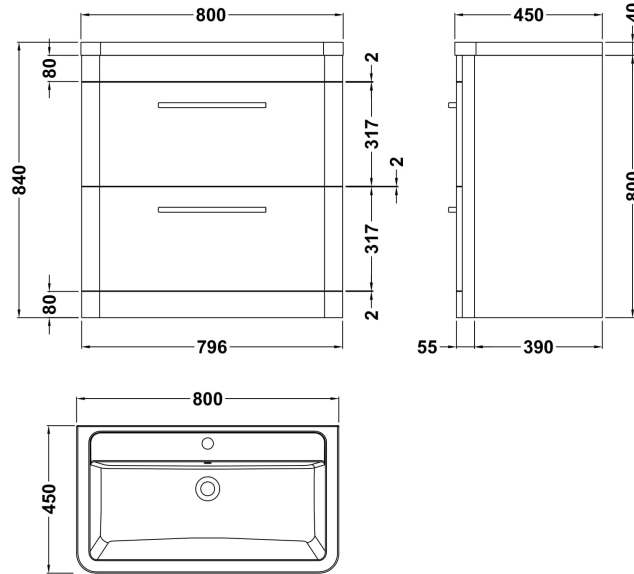

Sales Code: SOL803A

Description: Solar 800 F/S 2-Drawer Unit & Ceramic Ba

Packaging Details

Barcode: 5056462679570

Sales Code: CUR835

Description: 800 F/S 2-Drawer Unit 800 X 796 X 447

Product Dimensions

Height (mm):	800
Width (mm):	796
Depth (mm):	445
Nett Weight (kg):	36

Packaging Dimensions

Height (mm):	870
Width (mm):	870
Depth (mm):	510
Gross Weight (kg):	38

Packaging Data

Box Colour:	Brown Cardboard Box
Box Qty:	1
Label Size:	150 x 100
Label Colour:	White Label
Label Qty:	2

Outer Box Dimensions (If Applicable)

Height (mm):	
Width (mm):	
Depth (mm):	
Gross Weight (kg):	
Barcode:	5056462659824

Product Details

Country of Origin:	Ireland
Fitting Instruction:	No
CE & UKCA:	
FSC Certified Materials:	Yes
Colour:	Matt Reed Green
Construction Method:	Cam & Wood Dowel
Construction Type:	Rigid
Cabinet Finish:	Mdf Vinyl Smooth Matt
Fascia Finish:	Mdf Vinyl Smooth Matt
Cabinet Thickness (mm):	18
Fascia Thickness (mm):	18
Drawer Included:	Yes
Drawer Type:	80mm High Metal S/C Inc Galler
No of Shelves:	0
Hinge Type:	Not Applicable
Hinge Included:	Not Applicable
Adjustable Legs:	No, Not Required
Fixings Included:	No
Handle Style:	Modern
Waste Shroud:	Yes
Handle Included:	Yes
Handle Type:	D-Shape

Sales Code: CBM005

Description: Ceramic Basin 810X460

Product Dimensions

Height (mm):	450
Width (mm):	800
Depth (mm):	157
Nett Weight (kg):	18.12

Packaging Dimensions

Height (mm):	470
Width (mm):	840
Depth (mm):	167
Gross Weight (kg):	18.12