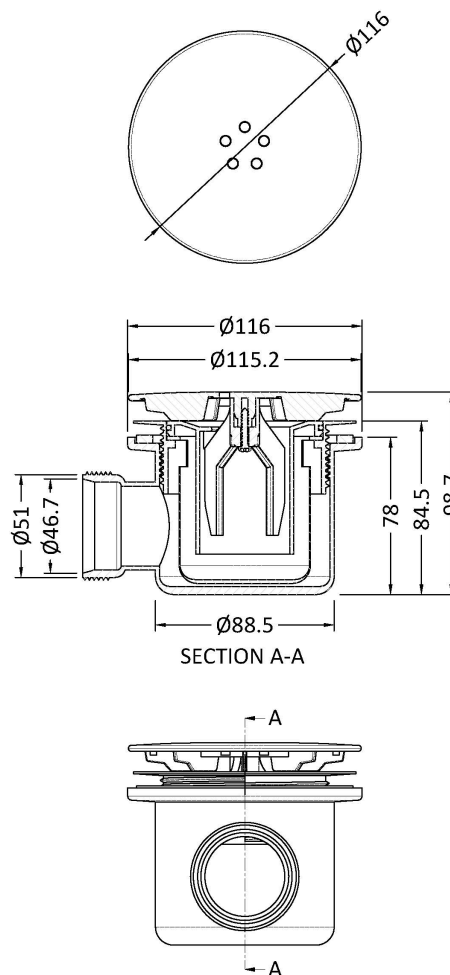

Sales Code: STW006

Description: Mega Flow Shower Waste Bb Top/Black Body

### Product Dimensions

Length (mm):	
Width (mm):	116
Height (mm):	99
Depth (mm):	116
Nett Weight (kg):	0.31

### Packaging Dimensions

Height (mm):	170
Width (mm):	135
Depth (mm):	100
Gross Weight (kg):	0.37

### Outer Box Dimensions (If Applicable)

Height (mm):	560
Width (mm):	360
Length (mm):	
Depth (mm):	
Gross Weight (kg):	14
Barcode:	5056462624198