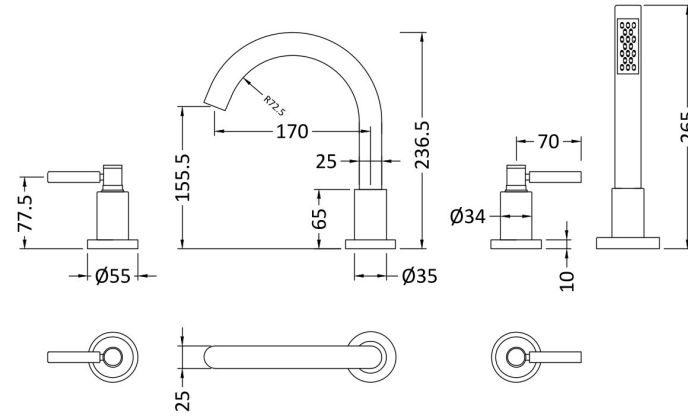

Sales Code: TEL334S

Description: Tec 4 Tap Hole Bath Mixer

Product Dimensions

| | |
|-------------------|-----|
| Height (mm): | |
| Width (mm): | |
| Depth (mm): | |
| Length (mm): | |
| Nett Weight (kg): | 0.1 |

Packaging Dimensions

| | |
|--------------------|-----|
| Height (mm): | 550 |
| Width (mm): | 550 |
| Depth (mm): | 550 |
| Gross Weight (kg): | 0.1 |

Packaging Data

| | |
|---------------|-------|
| Box Colour: | |
| Box Qty: | 0 |
| Label Size: | 0 x 0 |
| Label Colour: | |
| Label Qty: | 0 |

Outer Box Dimensions (If Applicable)

| | |
|--------------------|---------------|
| Height (mm): | |
| Width (mm): | |
| Depth (mm): | |
| Length (mm): | |
| Gross Weight (kg): | |
| Barcode: | 5055275888766 |

Product Details

| | |
|------------------------------|--|
| Country of Origin: | |
| Fitting Instruction: | Yes |
| Product Material: | |
| Control Type: | |
| Waste Included: | |
| Waste Type: | |
| WRAS Approval: | Approval No: |
| Valve/Cartridge Type: | |
| Colour/Finish: | |
| Mount Type: | |
| Operating Pressure (bar): | |
| Flow Rates: (Litres Per Min) | 0.1 bar: 0.5 bar: 1 bar: 2 bar: 3 bar: |
| Pipe Size: | |
| Pipe Centres: | |