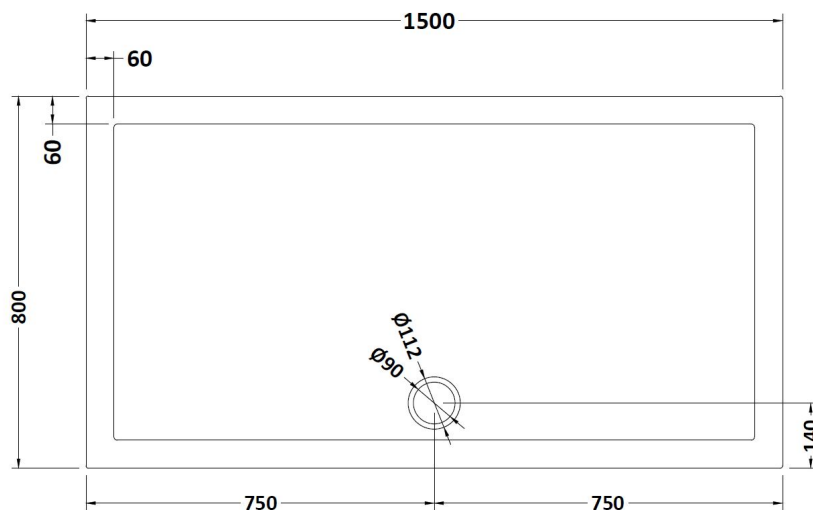

Sales Code: TR71043

Description: Rectangular Tray 1500 X 800

Product Dimensions

Length (mm):	1500
Width (mm):	800
Height (mm):	40
Nett Weight (kg):	44

Packaging Dimensions

Length (mm):	1540
Width (mm):	840
Height (mm):	85
Gross Weight (kg):	44.3

Packaging Data

Box Colour:	Shrinkwrap & Polystyrene
Box Qty:	1
Label Size:	100 x 50
Label Colour:	White Label
Label Qty:	2

Outer Box Dimensions (If Applicable)

Length (mm):	
Width (mm):	
Height (mm):	
Gross Weight (kg):	
Barcode:	5056211813606

Product Details

Country of Origin:	United Kingdom
Fitting Instruction:	No
CE & UKCA:	Yes
Colour/Finish:	Slate Grey
Product Material:	Acrylic Capped ABS Caco3 & Pu
Material Colour Reference:	Slate Grey
Radius:	0
Waste Required (mm):	90
Compatible with Leg Kit:	Yes