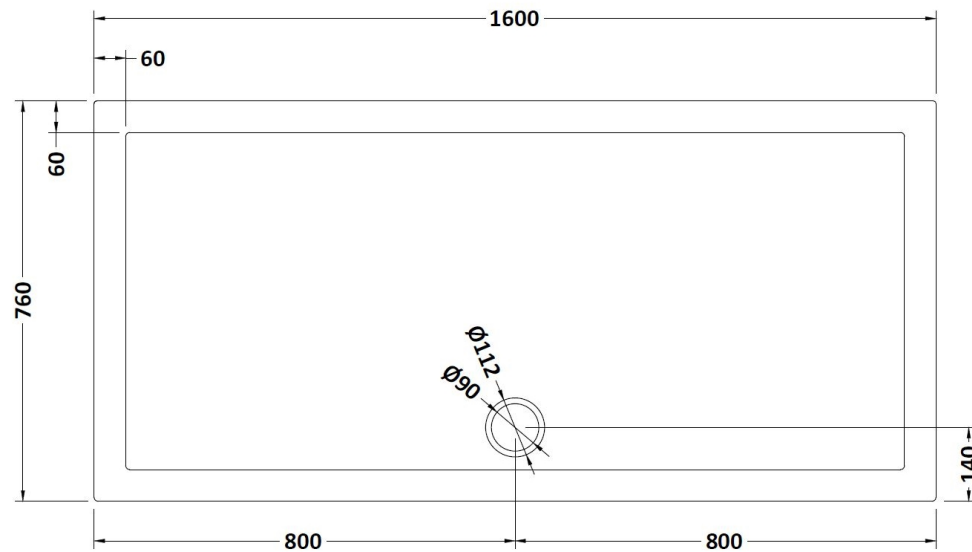

Sales Code: TR71052

Description: Rectangular Tray 1600 X 760

Product Dimensions

Length (mm):	1600
Width (mm):	760
Height (mm):	40
Nett Weight (kg):	43.6

Packaging Dimensions

Length (mm):	1640
Width (mm):	800
Height (mm):	85
Gross Weight (kg):	43.9

Packaging Data

Box Colour:	Shrinkwrap & Polystyrene
Box Qty:	1
Label Size:	100 x 50
Label Colour:	White Label
Label Qty:	2

Outer Box Dimensions (If Applicable)

Length (mm):	
Width (mm):	
Height (mm):	
Gross Weight (kg):	
Barcode:	5056211813613

Product Details

Country of Origin:	United Kingdom
Fitting Instruction:	No
CE & UKCA:	Yes
Colour/Finish:	Slate Grey
Product Material:	Acrylic Capped ABS Caco3 & Pu
Material Colour Reference:	Slate Grey
Radius:	0
Waste Required (mm):	90
Compatible with Leg Kit:	Yes