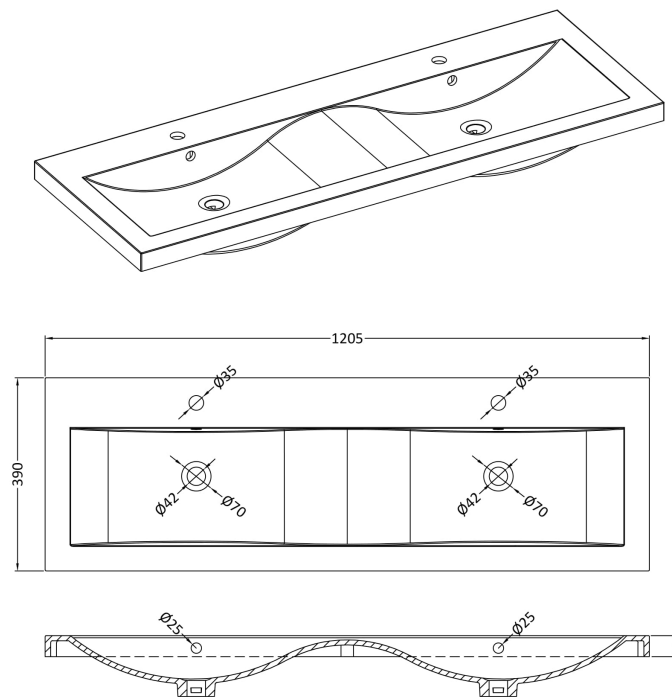

Sales Code: URB104F

Description: 1200 W/H 2-Drawer Unit & Double Basin

Packaging Details

Barcode: 5056462605777

Sales Code: URB193

Description: 600 W/H 2-Drawer Unit

Product Dimensions

Height (mm):	500
Width (mm):	610
Depth (mm):	383
Nett Weight (kg):	21.5

Packaging Dimensions

Height (mm):	500
Width (mm):	595
Depth (mm):	383
Gross Weight (kg):	22

Packaging Data

Box Colour:	Brown Cardboard Box
Box Qty:	1
Label Size:	100 x 50
Label Colour:	White Label
Label Qty:	2

Outer Box Dimensions (If Applicable)

Height (mm):	
Width (mm):	
Depth (mm):	
Gross Weight (kg):	
Barcode:	5056211890454

Product Details

Country of Origin:	China
Fitting Instruction:	No
CE & UKCA:	N/A
FSC Certified Materials:	Yes
Colour:	Satin White
Construction Method:	Cam & Wood Dowel
Construction Type:	Rigid
Cabinet Finish:	MFC Painted Matt
Fascia Finish:	Mdf Painted Matt
Cabinet Thickness (mm):	18
Fascia Thickness (mm):	18
Drawer Included:	Yes
Drawer Type:	80mm High Metal Softclose
No of Shelves:	0
Hinge Type:	Not Applicable
Hinge Included:	No
Adjustable Legs:	No
Fixings Included:	Yes
Handle Style:	Not Applicable
Waste Shroud:	Yes
Handle Included:	No, Not Required
Handle Type:	Handleless

Sales Code: CBM424

Description: Double Ceramic Basin 1208X392

Product Dimensions

Height (mm):	390
Width (mm):	1205
Depth (mm):	175
Nett Weight (kg):	27

Packaging Dimensions

Height (mm):	205
Width (mm):	1270
Depth (mm):	510
Gross Weight (kg):	27