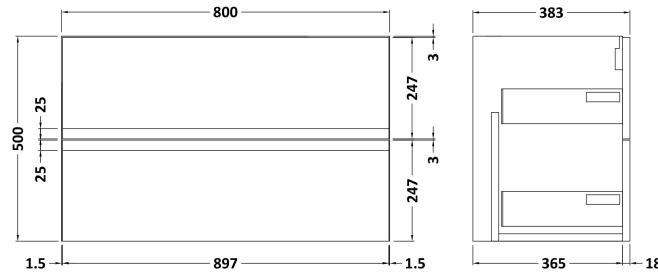

### Product Dimensions

Height (mm):	500
Width (mm):	810
Depth (mm):	383
Nett Weight (kg):	24.5

### Packaging Dimensions

Height (mm):	500
Width (mm):	795
Depth (mm):	383
Gross Weight (kg):	25

### Outer Box Dimensions (If Applicable)

Height (mm):	
Width (mm):	
Depth (mm):	
Gross Weight (kg):	
Barcode:	5056678402900

**Sales Code:** LBG800

**Description:** Laminate Worktop 805X390x22mm

**Product Dimensions**

Height (mm):	22
Width (mm):	805
Depth (mm):	390
Nett Weight (kg):	2.75

**Packaging Dimensions**

Height (mm):	25
Width (mm):	810
Depth (mm):	455
Gross Weight (kg):	2.75