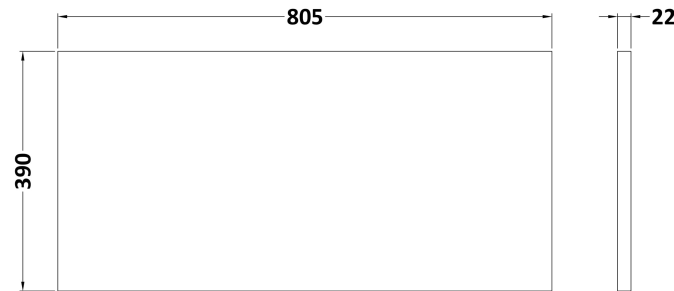

### Product Dimensions

Height (mm):	500
Width (mm):	810
Depth (mm):	383
Nett Weight (kg):	24.5

### Packaging Dimensions

Height (mm):	500
Width (mm):	795
Depth (mm):	383
Gross Weight (kg):	25

### Outer Box Dimensions (If Applicable)

Height (mm):	
Width (mm):	
Depth (mm):	
Gross Weight (kg):	
Barcode:	5056678402900

**Sales Code:** LBG800

**Description:** Laminate Worktop 805X390x22mm

**Product Dimensions**

Height (mm):	22
Width (mm):	805
Depth (mm):	390
Nett Weight (kg):	2.75

**Packaging Dimensions**

Height (mm):	25
Width (mm):	810
Depth (mm):	455
Gross Weight (kg):	2.75