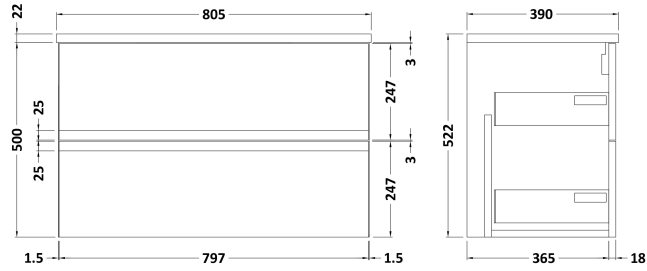

Sales Code: URB1406LBG

Description: 800 W/H 2-Drawer Unit & Laminate Top

Packaging Details

Barcode: 5056678416105