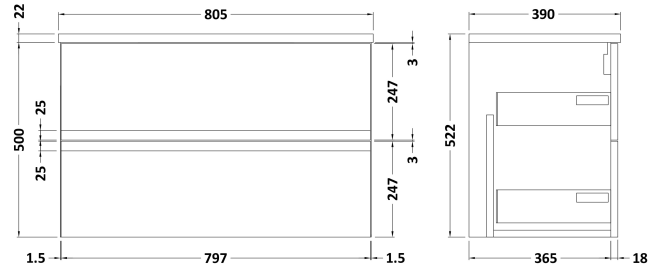

Sales Code: URB206LSW

Description: 800 W/H 2-Drawer Unit & Lam Worktop

Packaging Details

Barcode: 5056462613970

Sales Code: URB295

Description: 800 W/H 2-Drawer Unit

Product Dimensions

Height (mm):	500
Width (mm):	810
Depth (mm):	383
Nett Weight (kg):	24.5

Packaging Dimensions

Height (mm):	500
Width (mm):	795
Depth (mm):	383
Gross Weight (kg):	25

Packaging Data

Box Colour:	Brown Cardboard Box
Box Qty:	1
Label Size:	100 x 50
Label Colour:	White Label
Label Qty:	2

Sales Code: LSW800

Description: Laminate Worktop 805X390x22mm

Product Dimensions

Height (mm):	22
Width (mm):	805
Depth (mm):	390
Nett Weight (kg):	2.75

Packaging Dimensions

Height (mm):	25
Width (mm):	810
Depth (mm):	455
Gross Weight (kg):	2.75

Packaging Data

Box Colour:	Brown Cardboard Box
Box Qty:	1
Label Size:	100 x 50
Label Colour:	White Label
Label Qty:	1

Outer Box Dimensions (If Applicable)

Height (mm):	
Width (mm):	
Depth (mm):	
Gross Weight (kg):	
Barcode:	5056211874157