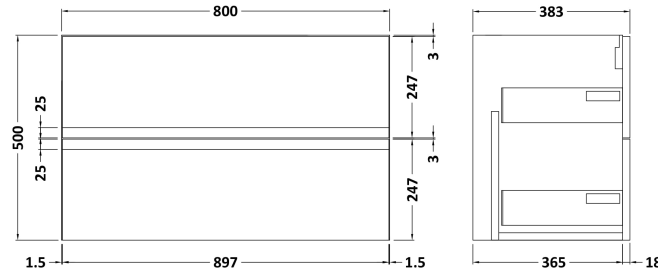

Sales Code: URB206LSW

Description: 800 W/H 2-Drawer Unit & Lam Worktop

Packaging Details

Barcode: 5056462613970

Sales Code: URB295

Description: 800 W/H 2-Drawer Unit

Product Dimensions

Height (mm):	500
Width (mm):	810
Depth (mm):	383
Nett Weight (kg):	24.5

Packaging Dimensions

Height (mm):	500
Width (mm):	795
Depth (mm):	383
Gross Weight (kg):	25

Packaging Data

Box Colour:	Brown Cardboard Box
Box Qty:	1
Label Size:	100 x 50
Label Colour:	White Label
Label Qty:	2

Sales Code: LSW800

Description: Laminate Worktop 805X390x22mm

Product Dimensions

Height (mm):	22
Width (mm):	805
Depth (mm):	390
Nett Weight (kg):	2.75

Packaging Dimensions

Height (mm):	25
Width (mm):	810
Depth (mm):	455
Gross Weight (kg):	2.75

Packaging Data

Box Colour:	Brown Cardboard Box
Box Qty:	1
Label Size:	100 x 50
Label Colour:	White Label
Label Qty:	1

Outer Box Dimensions (If Applicable)

Height (mm):	
Width (mm):	
Depth (mm):	
Gross Weight (kg):	
Barcode:	5056211874157