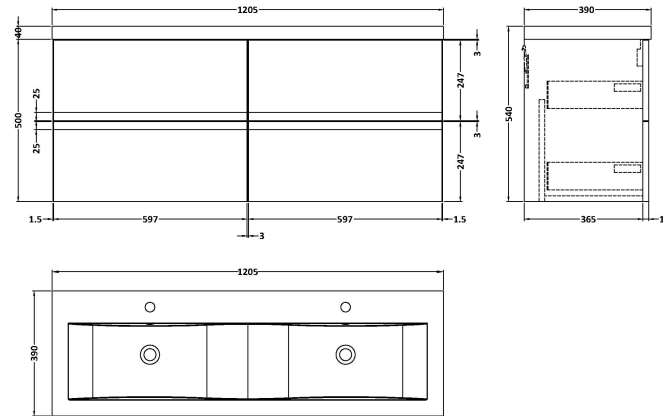

Sales Code: URB304F

Description: 1200 W/H 2-Drawer Unit & Double Basin

Packaging Details

Barcode: 5056462605791

Sales Code: URB393

Description: 600 W/H 2-Drawer Unit

Product Dimensions

Height (mm):	500
Width (mm):	610
Depth (mm):	383
Nett Weight (kg):	21.5

Packaging Dimensions

Height (mm):	500
Width (mm):	595
Depth (mm):	383
Gross Weight (kg):	22

Packaging Data

Box Colour:	Brown Cardboard Box
Box Qty:	1
Label Size:	100 x 50
Label Colour:	White Label
Label Qty:	2

Sales Code: CBM424

Description: Double Ceramic Basin 1208X392

Product Dimensions

Height (mm):	390
Width (mm):	1205
Depth (mm):	175
Nett Weight (kg):	27

Packaging Dimensions

Height (mm):	205
Width (mm):	1270
Depth (mm):	510
Gross Weight (kg):	27

Packaging Data

Box Colour:	Brown Cardboard Box - Printed
Box Qty:	1
Label Size:	100 x 50
Label Colour:	White Label
Label Qty:	2

Outer Box Dimensions (If Applicable)

Height (mm):	
Width (mm):	
Depth (mm):	
Gross Weight (kg):	
Barcode:	5056211875826