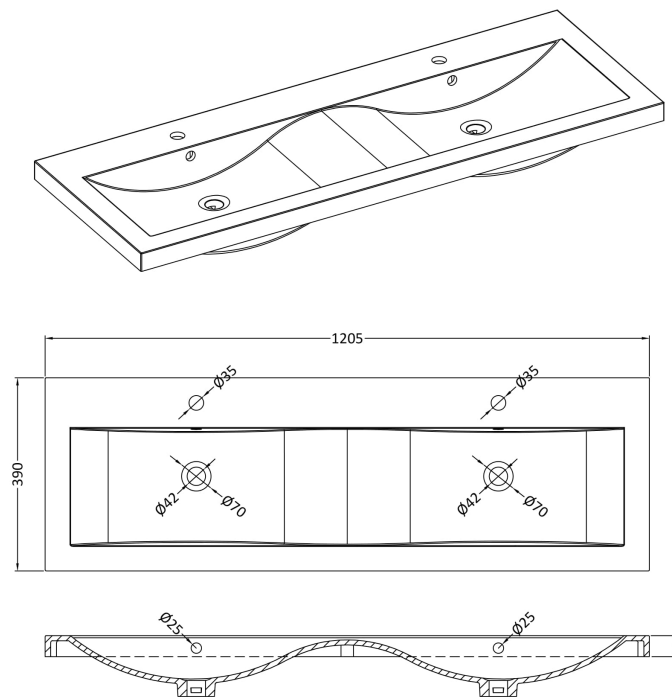

Sales Code: URB304F

Description: 1200 W/H 2-Drawer Unit & Double Basin

Packaging Details

Barcode: 5056462605791

Sales Code: URB393

Description: 600 W/H 2-Drawer Unit

Product Dimensions

Height (mm):	500
Width (mm):	610
Depth (mm):	383
Nett Weight (kg):	21.5

Packaging Dimensions

Height (mm):	500
Width (mm):	595
Depth (mm):	383
Gross Weight (kg):	22

Packaging Data

Box Colour:	Brown Cardboard Box
Box Qty:	1
Label Size:	100 x 50
Label Colour:	White Label
Label Qty:	2

Outer Box Dimensions (If Applicable)

Height (mm):	
Width (mm):	
Depth (mm):	
Gross Weight (kg):	
Barcode:	5056211890478

Product Details

Country of Origin:	China
Fitting Instruction:	No
CE & UKCA:	N/A
FSC Certified Materials:	Yes
Colour:	Satin Blue
Construction Method:	Cam & Wood Dowel
Construction Type:	Rigid
Cabinet Finish:	MFC Painted Matt
Fascia Finish:	Mdf Painted Matt
Cabinet Thickness (mm):	18
Fascia Thickness (mm):	18
Drawer Included:	Yes
Drawer Type:	80mm High Metal Softclose
No of Shelves:	0
Hinge Type:	Not Applicable
Hinge Included:	No
Adjustable Legs:	No
Fixings Included:	Yes
Handle Style:	Not Applicable
Waste Shroud:	Yes
Handle Included:	No, Not Required
Handle Type:	Handleless

Sales Code: CBM424

Description: Double Ceramic Basin 1208X392

Product Dimensions

Height (mm):	390
Width (mm):	1205
Depth (mm):	175
Nett Weight (kg):	27

Packaging Dimensions

Height (mm):	205
Width (mm):	1270
Depth (mm):	510
Gross Weight (kg):	27