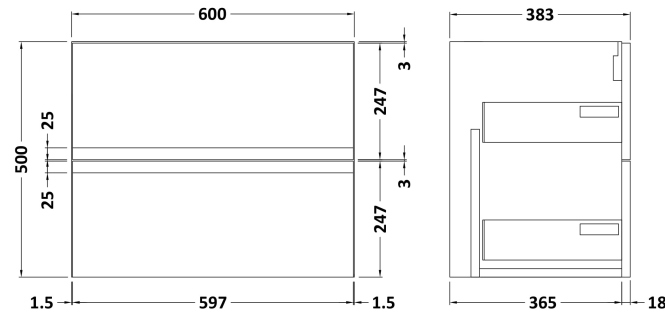

Sales Code: URB304F

Description: 1200 W/H 2-Drawer Unit & Double Basin

Packaging Details

Barcode: 5056462605791

Sales Code: URB393

Description: 600 W/H 2-Drawer Unit

Product Dimensions

Height (mm):	500
Width (mm):	610
Depth (mm):	383
Nett Weight (kg):	21.5

Packaging Dimensions

Height (mm):	500
Width (mm):	595
Depth (mm):	383
Gross Weight (kg):	22

Packaging Data

Box Colour:	Brown Cardboard Box
Box Qty:	1
Label Size:	100 x 50
Label Colour:	White Label
Label Qty:	2

Sales Code: CBM424

Description: Double Ceramic Basin 1208X392

Product Dimensions

Height (mm):	390
Width (mm):	1205
Depth (mm):	175
Nett Weight (kg):	27

Packaging Dimensions

Height (mm):	205
Width (mm):	1270
Depth (mm):	510
Gross Weight (kg):	27

Packaging Data

Box Colour:	Brown Cardboard Box - Printed
Box Qty:	1
Label Size:	100 x 50
Label Colour:	White Label
Label Qty:	2

Outer Box Dimensions (If Applicable)

Height (mm):	
Width (mm):	
Depth (mm):	
Gross Weight (kg):	
Barcode:	5056211875826