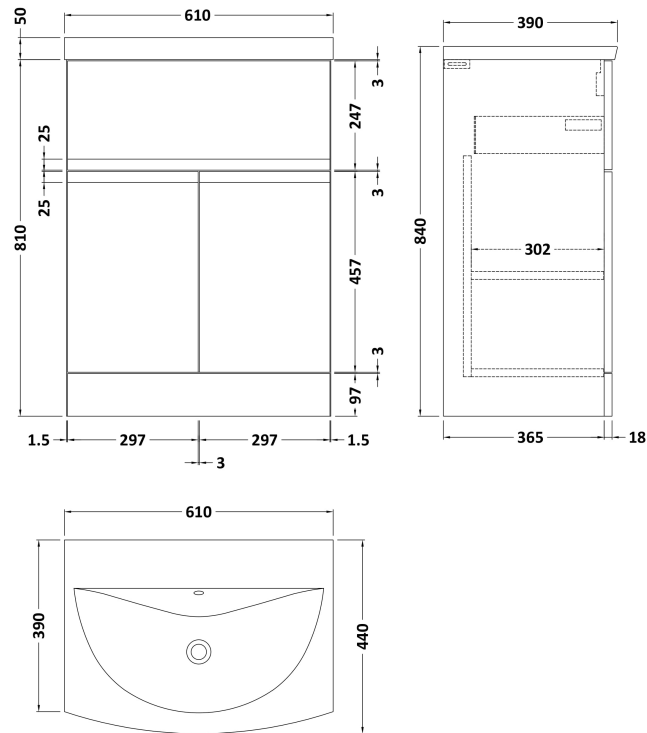

Sales Code: URB803G

Description: 600 F/S 2-Door/Drawer Unit & Basin 4

Packaging Details

Barcode: 5056462674490

Sales Code: URB826

Description: 600 F/S 2-Door/Drawer Unit

Product Dimensions

Height (mm):	810
Width (mm):	610
Depth (mm):	383
Nett Weight (kg):	26.5

Packaging Dimensions

Height (mm):	780
Width (mm):	595
Depth (mm):	383
Gross Weight (kg):	27

Packaging Data

Box Colour:	Brown Cardboard Box
Box Qty:	1
Label Size:	100 x 50
Label Colour:	White Label
Label Qty:	2

Sales Code: NVM043

Description: 600 Curved Basin 1Th

Product Dimensions

Height (mm):	160
Width (mm):	610
Depth (mm):	440
Nett Weight (kg):	11

Packaging Dimensions

Height (mm):	190
Width (mm):	630
Depth (mm):	415
Gross Weight (kg):	11.5

Packaging Data

Box Colour:	Brown Cardboard Box - Printed
Box Qty:	1
Label Size:	100 x 50
Label Colour:	White Label
Label Qty:	2

Outer Box Dimensions (If Applicable)

Height (mm):	
Width (mm):	
Depth (mm):	
Gross Weight (kg):	
Barcode:	5056462620961