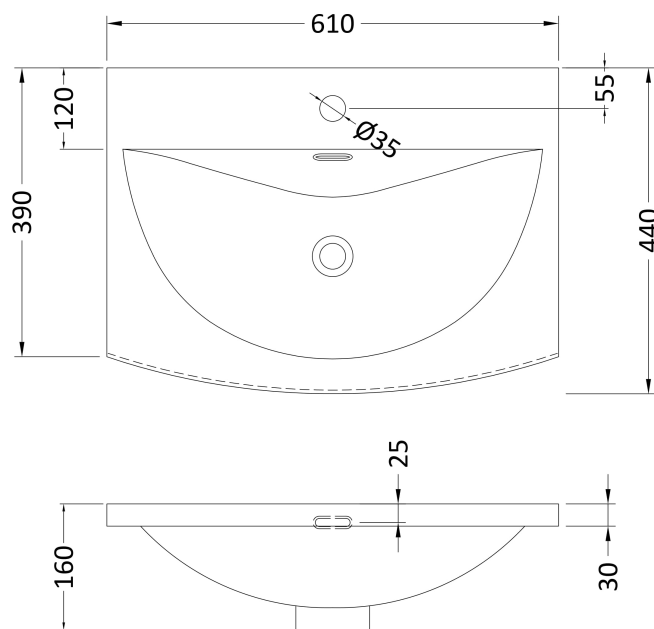

Sales Code: URB803G

Description: 600 F/S 2-Door/Drawer Unit & Basin 4

Packaging Details

Barcode: 5056462674490

Sales Code: URB826

Description: 600 F/S 2-Door/Drawer Unit

Product Dimensions

Height (mm):	810
Width (mm):	610
Depth (mm):	383
Nett Weight (kg):	26.5

Packaging Dimensions

Height (mm):	780
Width (mm):	595
Depth (mm):	383
Gross Weight (kg):	27

Packaging Data

Box Colour:	Brown Cardboard Box
Box Qty:	1
Label Size:	100 x 50
Label Colour:	White Label
Label Qty:	2

Sales Code: NVM043

Description: 600 Curved Basin 1Th

Product Dimensions

Height (mm):	160
Width (mm):	610
Depth (mm):	440
Nett Weight (kg):	11

Packaging Dimensions

Height (mm):	190
Width (mm):	630
Depth (mm):	415
Gross Weight (kg):	11.5

Packaging Data

Box Colour:	Brown Cardboard Box - Printed
Box Qty:	1
Label Size:	100 x 50
Label Colour:	White Label
Label Qty:	2

Outer Box Dimensions (If Applicable)

Height (mm):	
Width (mm):	
Depth (mm):	
Gross Weight (kg):	
Barcode:	5056462620961