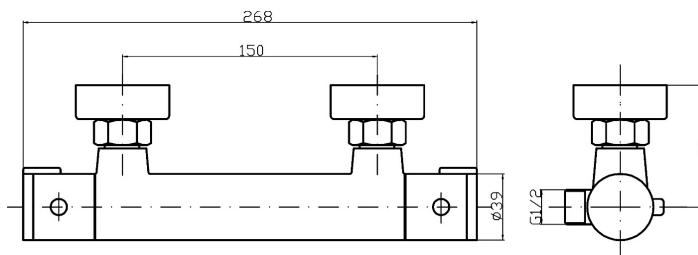

### Product Dimensions

Length (mm):	
Width (mm):	268
Height (mm):	39
Depth (mm):	71
Nett Weight (kg):	1.49

### Packaging Dimensions

Length (mm):	80
Width (mm):	280
Height (mm):	80
Gross Weight (kg):	1.49

### Outer Box Dimensions (If Applicable)

Length (mm):	
Width (mm):	415
Height (mm):	305
Depth (mm):	175
Gross Weight (kg):	15
Barcode:	5055369021000

### Product Details

Country of Origin:	China
Fitting Instruction:	No
Product Material:	Brass/ABS
Mount Type:	Wall, Surface
Outlet Elbow Supplied:	No
Easy Clean:	Not Applicable
Head Included:	No
Handset Included:	No
Body Jets Included:	No
No of Body Jets:	Not Applicable
Operating Pressure (bar):	0.2
Valve/Cartridge Type:	1/4 Turn Ceramic Disc
Flow Rates (L/min):	0.1 bar: 4    0.5 bar: 10    1 bar: 17    2 bar: 21    3 bar: 26
TMV2 Approved:	No    Approval No: N/A
TMV3 Approved:	No    Approval No: N/A
WRAS Approved:	No    Approval No: N/A
Head Function:	Not Applicable
Handset Function:	Not Applicable
Body Jet Info:	Not Applicable
Pipe Size:	15 mm
Pipe Centres:	150 mm
Colour/Finish:	Chrome
Hose Included:	No
No. of Outlets:	1