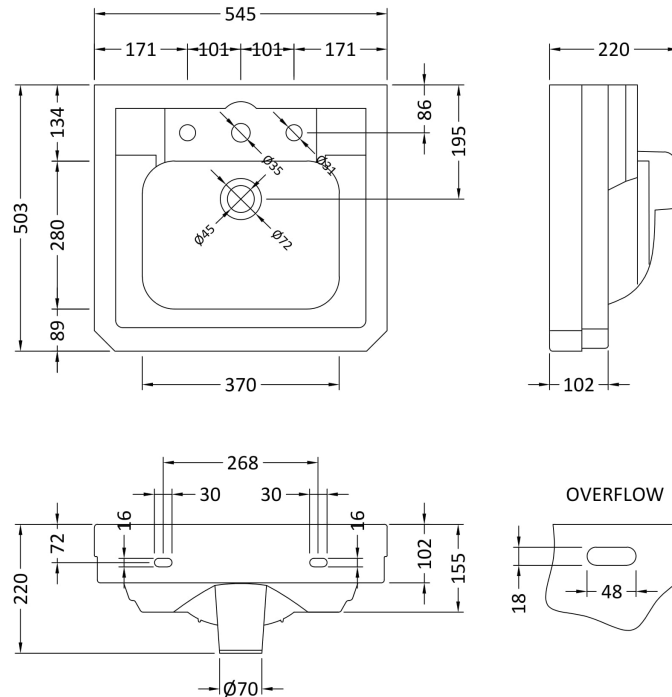

Sales Code: Vcbp103

Description: Victrion 540mm Basin & Pedestal 3Th

Packaging Details

Barcode: 5056678435250

Sales Code: VCBM103

Description: Victrion 540mm Basin 3Th With Logo

Product Dimensions

Height (mm):	220
Width (mm):	540
Depth (mm):	500
Nett Weight (kg):	14

Packaging Dimensions

Height (mm):	220
Width (mm):	540
Depth (mm):	500
Gross Weight (kg):	14.5

Packaging Data

Box Colour:	
Box Qty:	0
Label Size:	0 x 0
Label Colour:	
Label Qty:	0

Outer Box Dimensions (If Applicable)

Height (mm):	
Width (mm):	
Depth (mm):	
Gross Weight (kg):	
Barcode:	5056211884811

Product Details

Country of Origin:	China
Fitting Instruction:	No
Certification: CE & UKCA:	WRAS: N/A WRAS No: N/A
Product Material:	Ceramic
Fixing Supplied:	No

Product Dimensions

Height (mm):	690
Width (mm):	315
Depth (mm):	315
Nett Weight (kg):	12.4

Packaging Dimensions

Height (mm):	685
Width (mm):	265
Depth (mm):	260
Gross Weight (kg):	12.9

Packaging Data

Box Colour:	
Box Qty:	0
Label Size:	0 x 0
Label Colour:	
Label Qty:	0