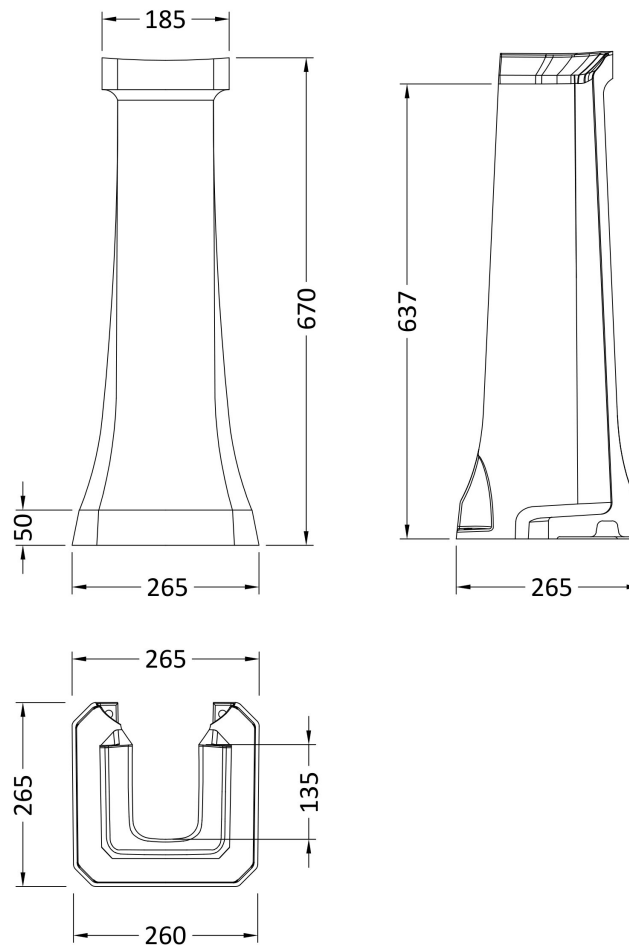

Sales Code: Vcbp103

Description: Victrion 540mm Basin & Pedestal 3Th

Packaging Details

Barcode: 5056678435250

Sales Code: VCBM103

Description: Victrion 540mm Basin 3Th With Logo

Product Dimensions

Height (mm):	220
Width (mm):	540
Depth (mm):	500
Nett Weight (kg):	14

Height (mm):	
Width (mm):	
Depth (mm):	
Gross Weight (kg):	
Barcode:	5056211884811

Product Details

Country of Origin:	China
Fitting Instruction:	No
Certification: CE & UKCA:	WRAS: N/A WRAS No: N/A
Product Material:	Ceramic
Fixing Supplied:	No

Product Dimensions

Height (mm):	690
Width (mm):	315
Depth (mm):	315
Nett Weight (kg):	12.4

Packaging Dimensions

Height (mm):	685
Width (mm):	265
Depth (mm):	260
Gross Weight (kg):	12.9

Packaging Data

Box Colour:	
Box Qty:	0
Label Size:	0 x 0
Label Colour:	
Label Qty:	0

Outer Box Dimensions (If Applicable)

Height (mm):	
Width (mm):	
Depth (mm):	
Gross Weight (kg):	
Barcode:	5056211884828

Product Details

Country of Origin:	China
Fitting Instruction:	No
Certification: CE & UKCA:	WRAS: N/A WRAS No: N/A
Product Material:	Ceramic
Fixing Supplied:	No