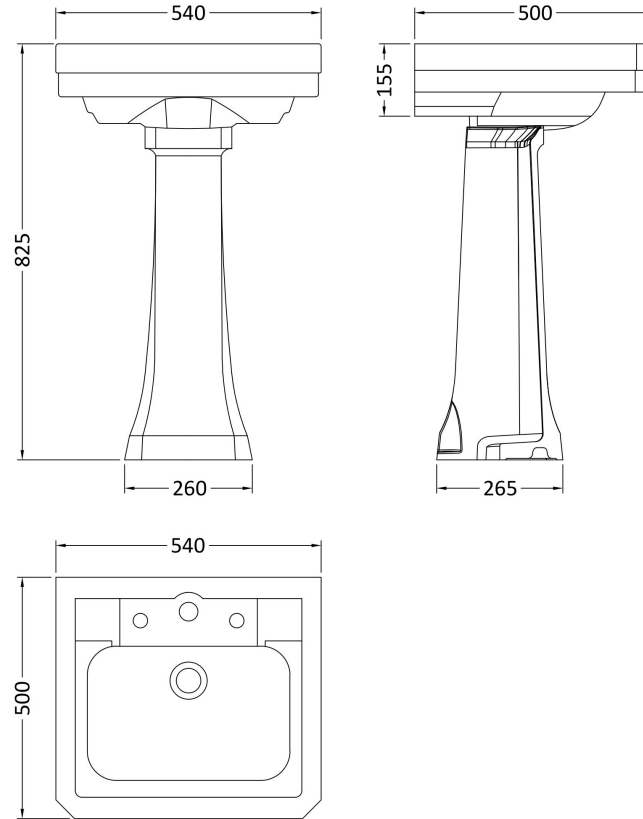

Sales Code: Vcbp103

Description: Victrion 540mm Basin & Pedestal 3Th

Packaging Details

Barcode: 5056678435250

Sales Code: VCBM103

Description: Victrion 540mm Basin 3Th With Logo

Product Dimensions

Height (mm):	220
Width (mm):	540
Depth (mm):	500
Nett Weight (kg):	14

Packaging Dimensions

Height (mm):	220
Width (mm):	540
Depth (mm):	500
Gross Weight (kg):	14.5

Packaging Data

Box Colour:	
Box Qty:	0
Label Size:	0 x 0
Label Colour:	
Label Qty:	0

Outer Box Dimensions (If Applicable)

Height (mm):	
Width (mm):	
Depth (mm):	
Gross Weight (kg):	
Barcode:	5056211884811

Product Details

Country of Origin:	China
Fitting Instruction:	No
Certification: CE & UKCA:	WRAS: N/A WRAS No: N/A
Product Material:	Ceramic
Fixing Supplied:	No

Product Dimensions

Height (mm):	690
Width (mm):	315
Depth (mm):	315
Nett Weight (kg):	12.4

Packaging Dimensions

Height (mm):	685
Width (mm):	265
Depth (mm):	260
Gross Weight (kg):	12.9

Packaging Data

Box Colour:	
Box Qty:	0
Label Size:	0 x 0
Label Colour:	
Label Qty:	0