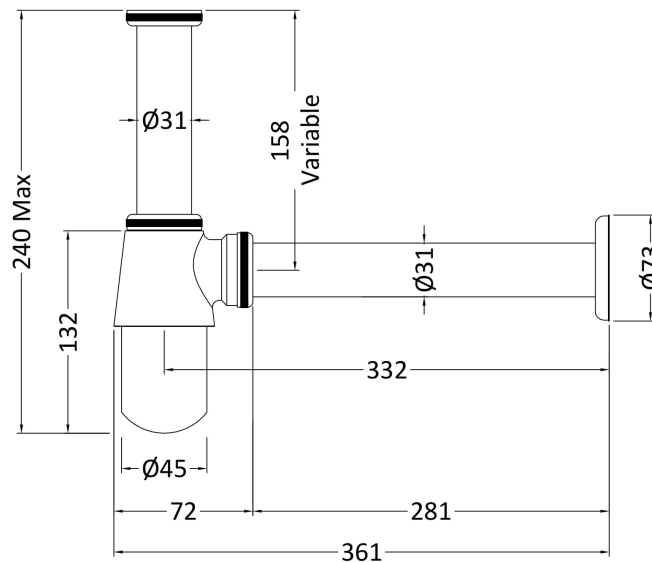

### Product Dimensions

Length (mm):	
Width (mm):	361
Height (mm):	240
Depth (mm):	45
Nett Weight (kg):	0.66

### Packaging Dimensions

Height (mm):	200
Width (mm):	110
Depth (mm):	85
Gross Weight (kg):	0.66

### Outer Box Dimensions (If Applicable)

Height (mm):	
Width (mm):	
Length (mm):	
Depth (mm):	
Gross Weight (kg):	20
Barcode:	5056462618722

### Product Details

Country of Origin:	China
Fitting Instruction:	No
CE & UKCA:	N/A
Product Material:	Brass
Heating Element Wattage:	Not Applicable
Colour/Finish:	Brushed Chrome
Product Diameter:	73mm
Connection Size:	11/4"