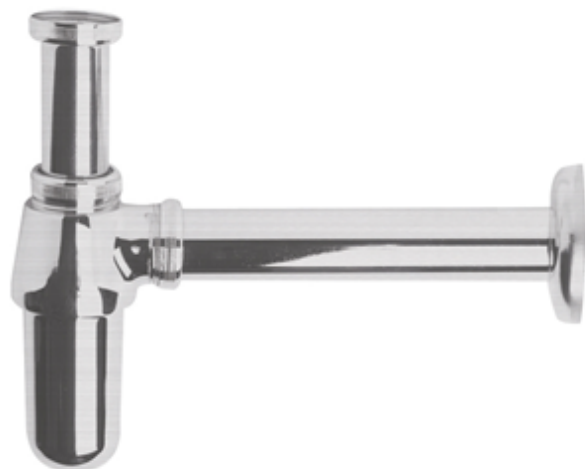

Sales Code: VCBT001BC

Description: Basin Bottle Trap

### Product Dimensions

Length (mm):	
Width (mm):	361
Height (mm):	240
Depth (mm):	45
Nett Weight (kg):	0.66

### Packaging Dimensions

Height (mm):	200
Width (mm):	110
Depth (mm):	85
Gross Weight (kg):	0.66

### Product Details

Country of Origin:	China
Fitting Instruction:	No
CE & UKCA:	N/A
Product Material:	Brass
Heating Element Wattage:	Not Applicable
Colour/Finish:	Brushed Chrome
Product Diameter:	73mm
Connection Size:	11/4"