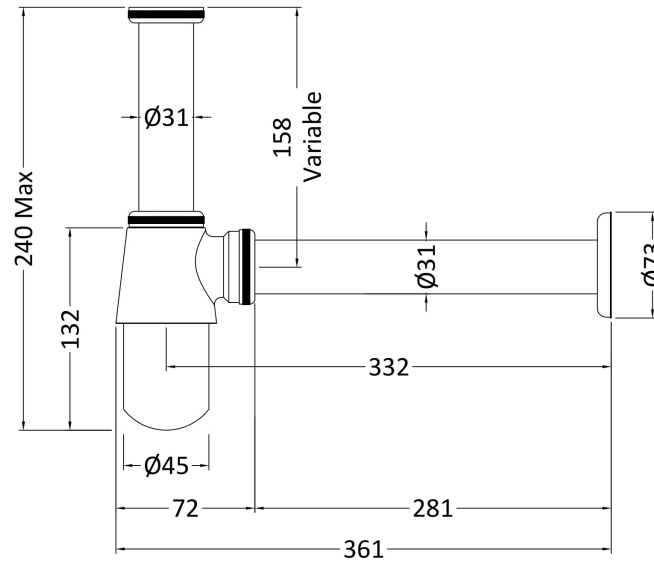

### Product Dimensions

Length (mm):	
Width (mm):	361
Height (mm):	240
Depth (mm):	45
Nett Weight (kg):	0.66

### Packaging Dimensions

Height (mm):	200
Width (mm):	110
Depth (mm):	85
Gross Weight (kg):	0.66

### Outer Box Dimensions (If Applicable)

Height (mm):	
Width (mm):	
Length (mm):	
Depth (mm):	
Gross Weight (kg):	20
Barcode:	5056462618753

### Product Details

Country of Origin:	China
Fitting Instruction:	No
CE & UKCA:	N/A
Product Material:	Brass
Heating Element Wattage:	Not Applicable
Colour/Finish:	Gold
Product Diameter:	73mm
Connection Size:	11/4"