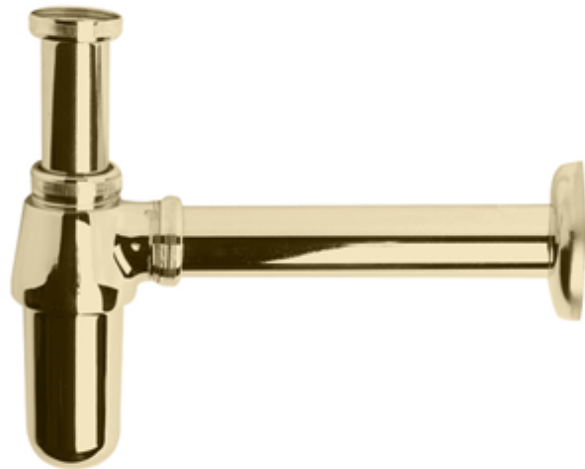

Sales Code: VCBT001G

Description: Basin Bottle Trap

### Product Dimensions

Length (mm):	
Width (mm):	361
Height (mm):	240
Depth (mm):	45
Nett Weight (kg):	0.66

### Packaging Dimensions

Height (mm):	200
Width (mm):	110
Depth (mm):	85
Gross Weight (kg):	0.66

### Product Details

Country of Origin:	China
Fitting Instruction:	No
CE & UKCA:	N/A
Product Material:	Brass
Heating Element Wattage:	Not Applicable
Colour/Finish:	Gold
Product Diameter:	73mm
Connection Size:	11/4"