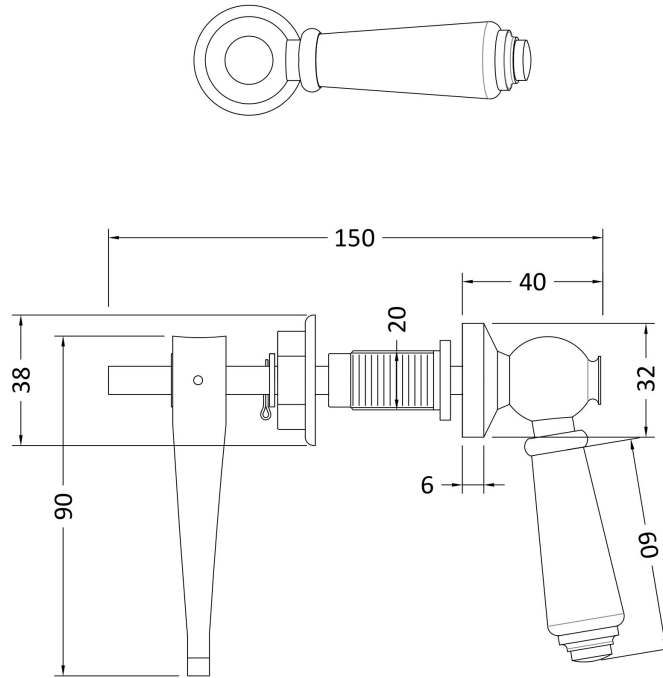

Sales Code: VCCL001CO

Description: Lever Handle For C/C & M/L

Product Dimensions

Length (mm):	
Width (mm):	32
Height (mm):	165
Depth (mm):	99
Nett Weight (kg):	0.2

Packaging Dimensions

Height (mm):	180
Width (mm):	110
Depth (mm):	30
Gross Weight (kg):	0.25

Packaging Data

Box Colour:	White Cardboard Box
Box Qty:	1
Label Size:	100 x 50
Label Colour:	White Label
Label Qty:	2

Outer Box Dimensions (If Applicable)

Height (mm):	
Width (mm):	
Length (mm):	
Depth (mm):	
Gross Weight (kg):	15
Barcode:	5056462624785

Product Details

Country of Origin:	China
Fitting Instruction:	No
CE & UKCA:	N/A
Product Material:	Brass;Ceramic
Heating Element Wattage:	Not Applicable
Colour/Finish:	Copper
Product Diameter:	32mm
Connection Size:	Not Applicable