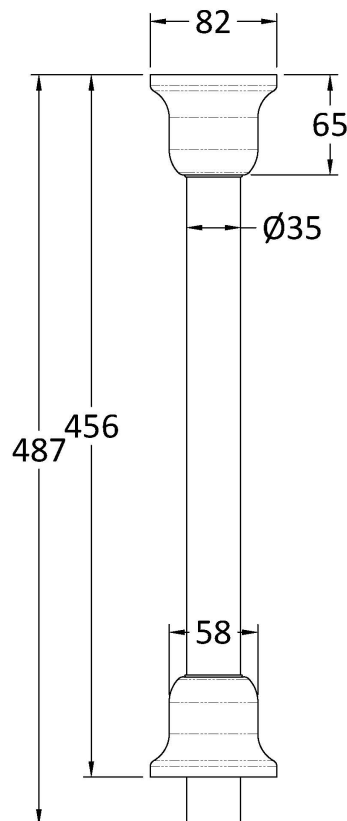

Sales Code: VCLF001PCP

Description: Victrion Mid Height Flush Pipe Only

Product Dimensions

Length (mm):	
Width (mm):	82
Height (mm):	82
Depth (mm):	487
Nett Weight (kg):	0.5

Packaging Dimensions

Height (mm):	82
Width (mm):	82
Depth (mm):	456
Gross Weight (kg):	1

Packaging Data

Box Colour:	
Box Qty:	
Label Size:	x
Label Colour:	
Label Qty:	

Outer Box Dimensions (If Applicable)

Height (mm):	
Width (mm):	
Length (mm):	
Depth (mm):	
Gross Weight (kg):	
Barcode:	5056462662671

Product Details

Country of Origin:	United Kingdom
Fitting Instruction:	No
CE & UKCA:	
Product Material:	
Heating Element Wattage:	
Colour/Finish:	
Product Diameter:	
Connection Size:	