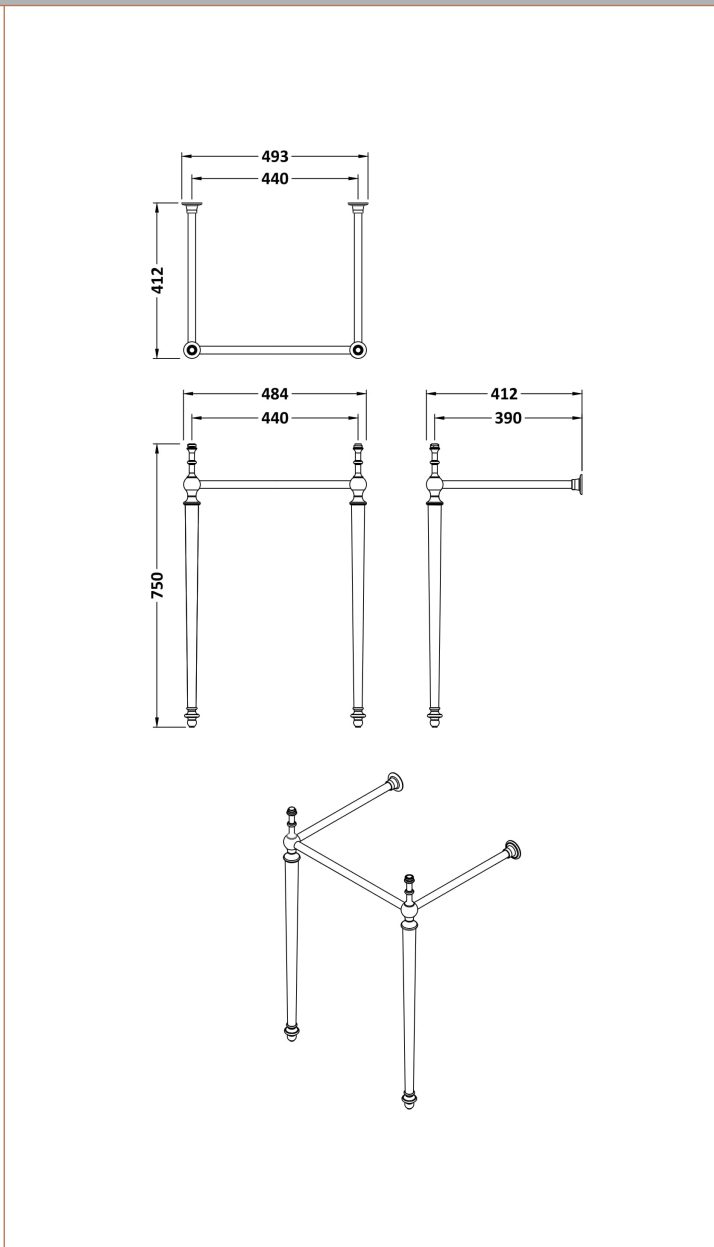

Sales Code: VCOBS101

Description: Victrion Ornate Stand 640 Basin

Product Dimensions

Length (mm):	
Width (mm):	493
Height (mm):	750
Depth (mm):	412
Nett Weight (kg):	3.6

Packaging Dimensions

Height (mm):	412
Width (mm):	484
Depth (mm):	750
Gross Weight (kg):	3.95

Packaging Data

Box Colour:	Brown Cardboard Box
Box Qty:	1
Label Size:	100 x 50
Label Colour:	White Label
Label Qty:	2

Outer Box Dimensions (If Applicable)

Height (mm):	
Width (mm):	
Length (mm):	
Depth (mm):	
Gross Weight (kg):	
Barcode:	5056462662909

Product Details

Country of Origin:	United Kingdom
Fitting Instruction:	No
CE & UKCA:	N/A
Product Material:	Stainless Steel
Heating Element Wattage:	Not Applicable
Colour/Finish:	Chrome
Product Diameter:	N/A
Connection Size:	Not Applicable