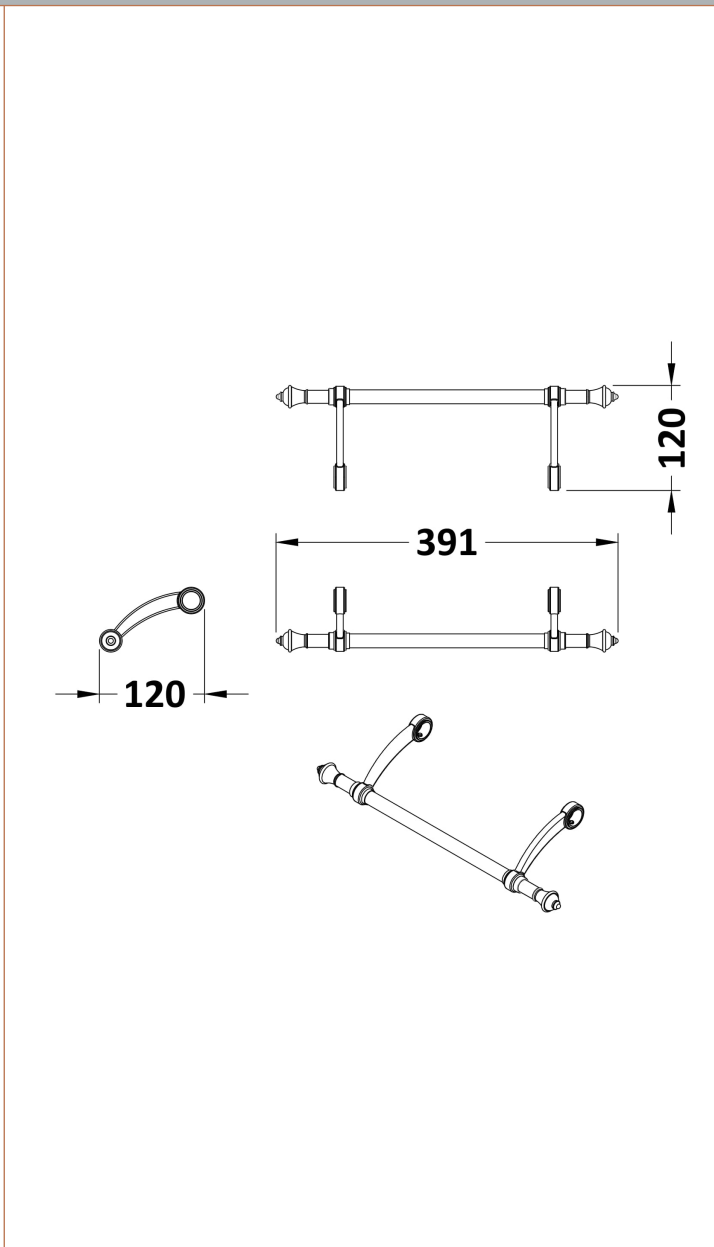

Sales Code: VCOBS220BCO

Description: Towel Rail For Ornate Basin Stand

Product Dimensions	
Length (mm):	
Width (mm):	
Height (mm):	
Depth (mm):	
Nett Weight (kg):	0.8
Packaging Dimensions	
Height (mm):	120
Width (mm):	120
Depth (mm):	391
Gross Weight (kg):	0.8
Packaging Data	
Box Colour:	
Box Qty:	
Label Size:	x
Label Colour:	
Label Qty:	
Outer Box Dimensions (If Applicable)	
Height (mm):	
Width (mm):	
Length (mm):	
Depth (mm):	
Gross Weight (kg):	
Barcode:	5056462663050
Product Details	
Country of Origin:	United Kingdom
Fitting Instruction:	No
CE & UKCA:	
Product Material:	
Heating Element Wattage:	
Colour/Finish:	
Product Diameter:	
Connection Size:	