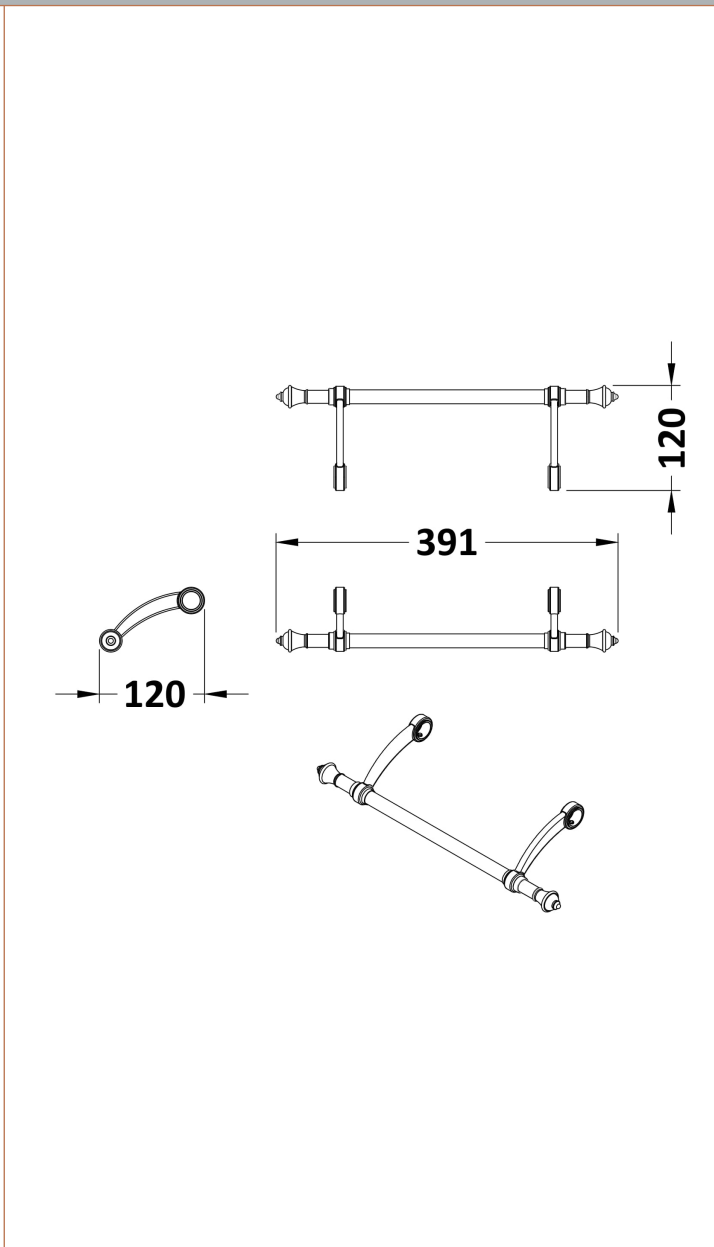

Sales Code: VCOBS220BC

Description: Towel Rail For Ornate Basin Stand

Product Dimensions	
Length (mm):	
Width (mm):	
Height (mm):	
Depth (mm):	
Nett Weight (kg):	0.8
Packaging Dimensions	
Height (mm):	120
Width (mm):	120
Depth (mm):	391
Gross Weight (kg):	0.8
Packaging Data	
Box Colour:	
Box Qty:	
Label Size:	x
Label Colour:	
Label Qty:	
Outer Box Dimensions (If Applicable)	
Height (mm):	
Width (mm):	
Length (mm):	
Depth (mm):	
Gross Weight (kg):	
Barcode:	5056462662992
Product Details	
Country of Origin:	United Kingdom
Fitting Instruction:	No
CE & UKCA:	
Product Material:	
Heating Element Wattage:	
Colour/Finish:	
Product Diameter:	
Connection Size:	