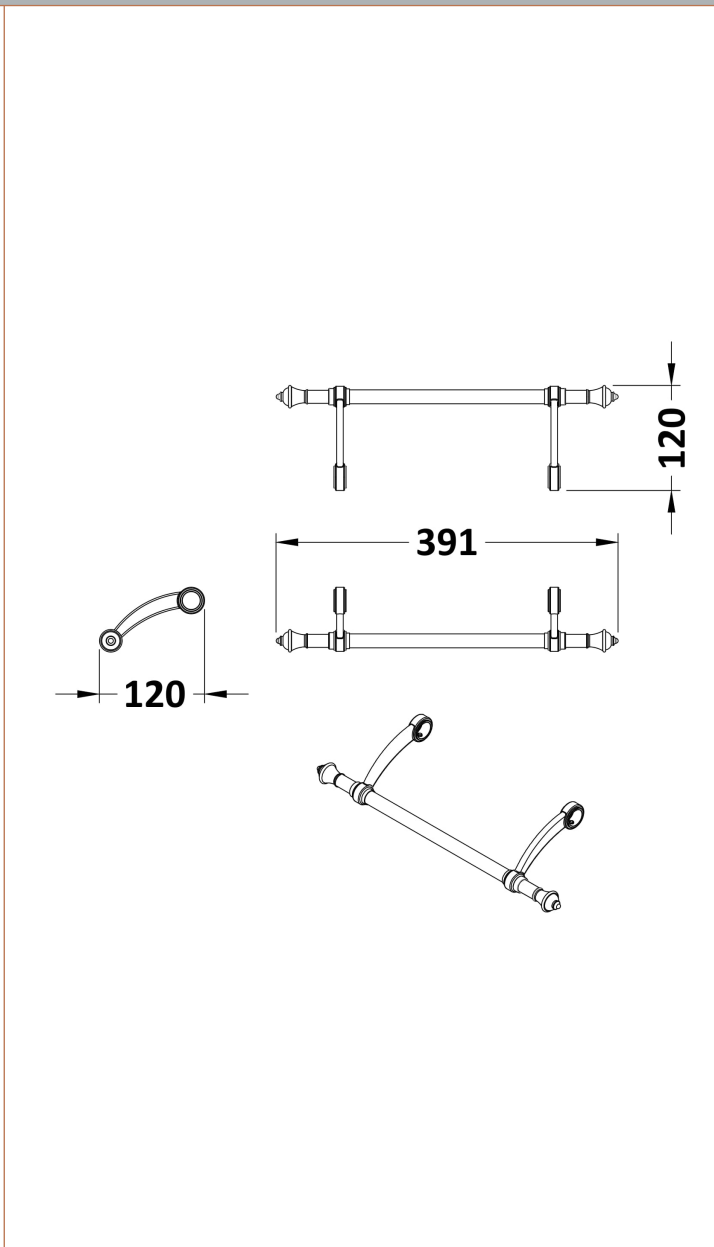

Sales Code: VCOBS220CO

Description: Towel Rail For Ornate Basin Stand

Product Dimensions

Length (mm):	
Width (mm):	
Height (mm):	
Depth (mm):	
Nett Weight (kg):	0.8

Packaging Dimensions

Height (mm):	120
Width (mm):	120
Depth (mm):	391
Gross Weight (kg):	0.8

Packaging Data

Box Colour:	
Box Qty:	
Label Size:	x
Label Colour:	
Label Qty:	

Outer Box Dimensions (If Applicable)

Height (mm):	
Width (mm):	
Length (mm):	
Depth (mm):	
Gross Weight (kg):	
Barcode:	5056462663043

Product Details

Country of Origin:	United Kingdom
Fitting Instruction:	No
CE & UKCA:	
Product Material:	
Heating Element Wattage:	
Colour/Finish:	
Product Diameter:	
Connection Size:	