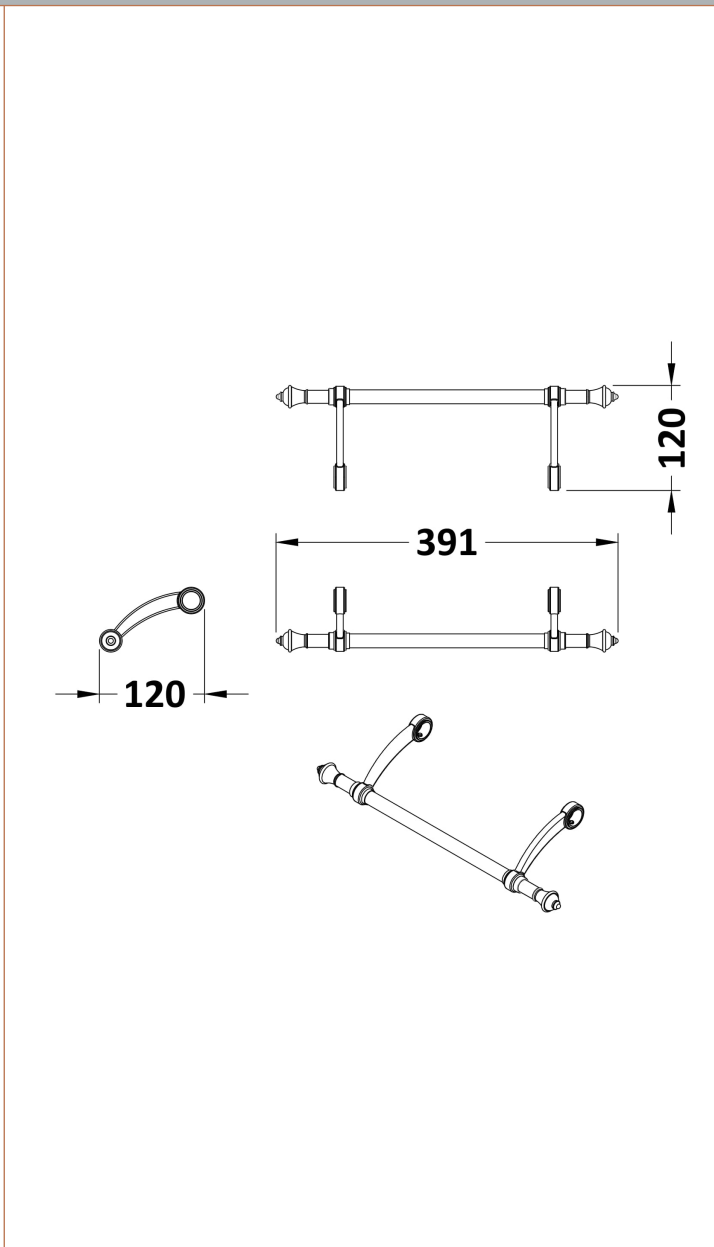

Sales Code: VCOBS220G

Description: Towel Rail For Ornate Basin Stand

Product Dimensions	
Length (mm):	
Width (mm):	
Height (mm):	
Depth (mm):	
Nett Weight (kg):	0.8
Packaging Dimensions	
Height (mm):	120
Width (mm):	120
Depth (mm):	391
Gross Weight (kg):	0.8
Packaging Data	
Box Colour:	
Box Qty:	
Label Size:	x
Label Colour:	
Label Qty:	
Outer Box Dimensions (If Applicable)	
Height (mm):	
Width (mm):	
Length (mm):	
Depth (mm):	
Gross Weight (kg):	
Barcode:	5056462663029
Product Details	
Country of Origin:	United Kingdom
Fitting Instruction:	No
CE & UKCA:	
Product Material:	
Heating Element Wattage:	
Colour/Finish:	
Product Diameter:	
Connection Size:	