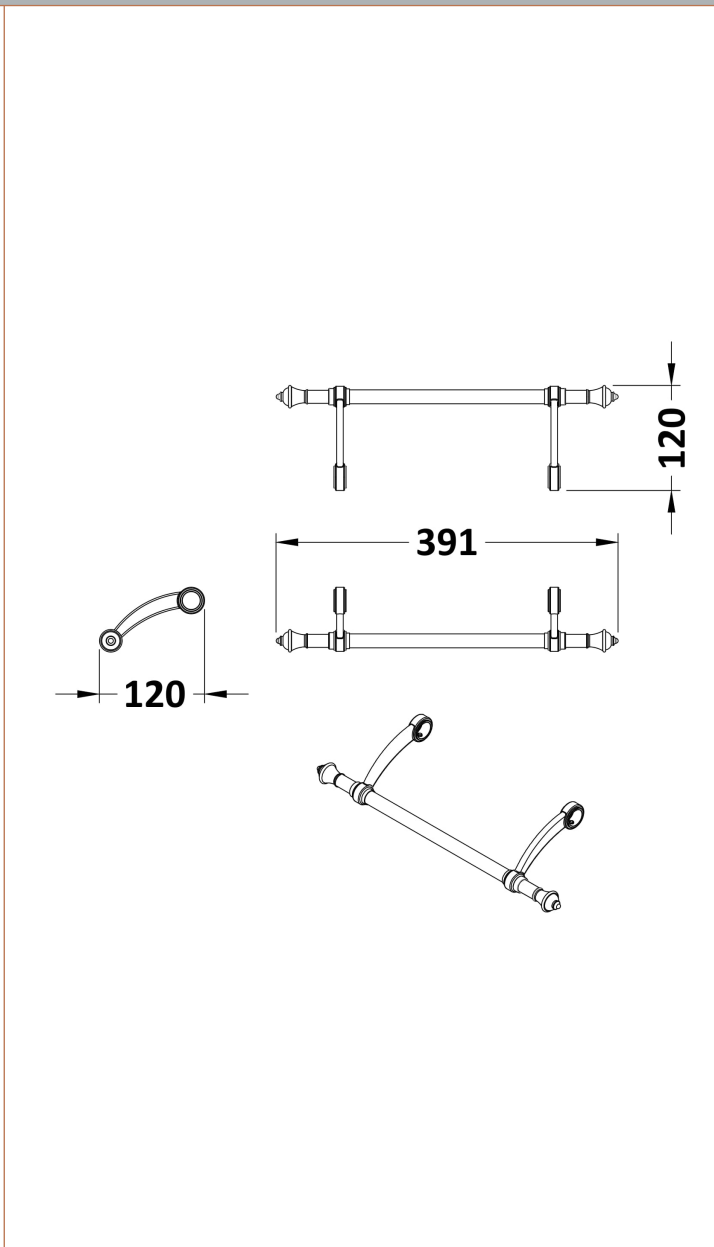

Sales Code: VCOBS220N

Description: Towel Rail For Ornate Basin Stand

Product Dimensions	
Length (mm):	
Width (mm):	
Height (mm):	
Depth (mm):	
Nett Weight (kg):	0.8
Packaging Dimensions	
Height (mm):	120
Width (mm):	120
Depth (mm):	391
Gross Weight (kg):	0.8
Packaging Data	
Box Colour:	
Box Qty:	
Label Size:	x
Label Colour:	
Label Qty:	
Outer Box Dimensions (If Applicable)	
Height (mm):	
Width (mm):	
Length (mm):	
Depth (mm):	
Gross Weight (kg):	
Barcode:	5056462663005
Product Details	
Country of Origin:	United Kingdom
Fitting Instruction:	No
CE & UKCA:	
Product Material:	
Heating Element Wattage:	
Colour/Finish:	
Product Diameter:	
Connection Size:	