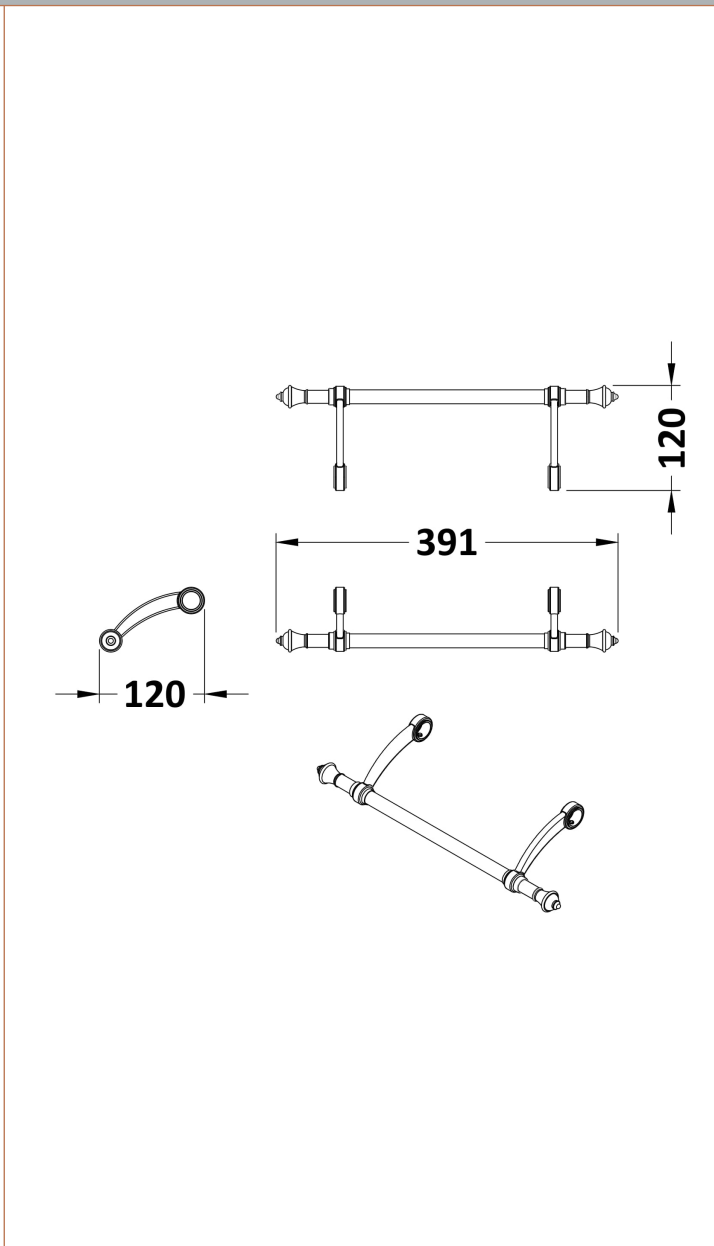

Sales Code: VCOBS220

Description: Towel Rail For Ornate Basin Stand

Product Dimensions	
Length (mm):	
Width (mm):	
Height (mm):	
Depth (mm):	
Nett Weight (kg):	0.8
Packaging Dimensions	
Height (mm):	120
Width (mm):	120
Depth (mm):	391
Gross Weight (kg):	0.8
Packaging Data	
Box Colour:	
Box Qty:	
Label Size:	x
Label Colour:	
Label Qty:	
Outer Box Dimensions (If Applicable)	
Height (mm):	
Width (mm):	
Length (mm):	
Depth (mm):	
Gross Weight (kg):	
Barcode:	5056462662985
Product Details	
Country of Origin:	United Kingdom
Fitting Instruction:	No
CE & UKCA:	
Product Material:	
Heating Element Wattage:	
Colour/Finish:	
Product Diameter:	
Connection Size:	