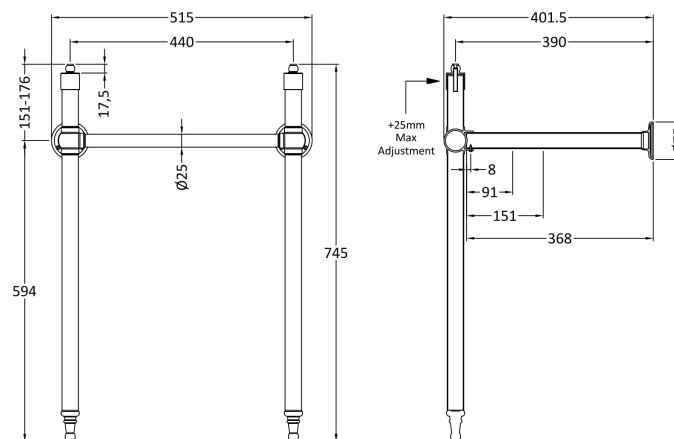

Sales Code: VCPBS001BC

Description: Victrion Basin Stand Plain (640 Basin)

Product Dimensions

Length (mm):	
Width (mm):	515
Height (mm):	745
Depth (mm):	402
Nett Weight (kg):	3.5

Packaging Dimensions

Height (mm):	490
Width (mm):	540
Depth (mm):	745
Gross Weight (kg):	3.6

Packaging Data

Box Colour:	Brown Cardboard Box
Box Qty:	1
Label Size:	100 x 50
Label Colour:	White Label
Label Qty:	2

Outer Box Dimensions (If Applicable)

Height (mm):	
Width (mm):	
Length (mm):	
Depth (mm):	
Gross Weight (kg):	
Barcode:	5056462662831

Product Details

Country of Origin:	United Kingdom
Fitting Instruction:	No
CE & UKCA:	N/A
Product Material:	Stainless Steel
Heating Element Wattage:	Not Applicable
Colour/Finish:	Brushed Chrome
Product Diameter:	N/A
Connection Size:	Not Applicable