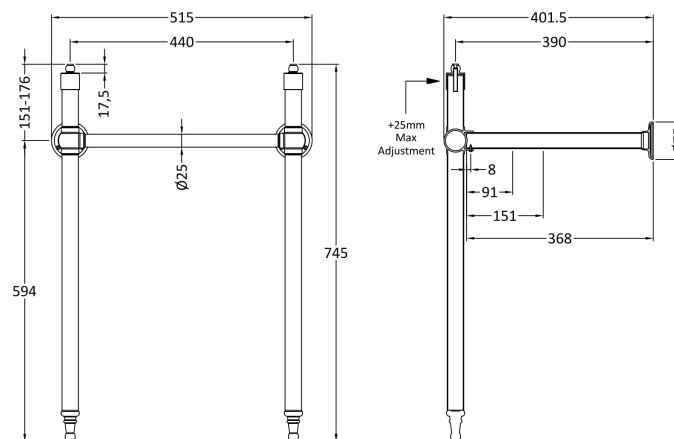

Sales Code: VCPBS001BN

Description: Victrion Basin Stand Plain (640 Basin)

Product Dimensions

Length (mm):	
Width (mm):	515
Height (mm):	745
Depth (mm):	402
Nett Weight (kg):	3.5

Packaging Dimensions

Height (mm):	490
Width (mm):	540
Depth (mm):	745
Gross Weight (kg):	3.6

Packaging Data

Box Colour:	Brown Cardboard Box
Box Qty:	1
Label Size:	100 x 50
Label Colour:	White Label
Label Qty:	2

Outer Box Dimensions (If Applicable)

Height (mm):	
Width (mm):	
Length (mm):	
Depth (mm):	
Gross Weight (kg):	
Barcode:	5056462662855

Product Details

Country of Origin:	United Kingdom
Fitting Instruction:	No
CE & UKCA:	N/A
Product Material:	Stainless Steel
Heating Element Wattage:	Not Applicable
Colour/Finish:	Brushed Nickel
Product Diameter:	N/A
Connection Size:	Not Applicable