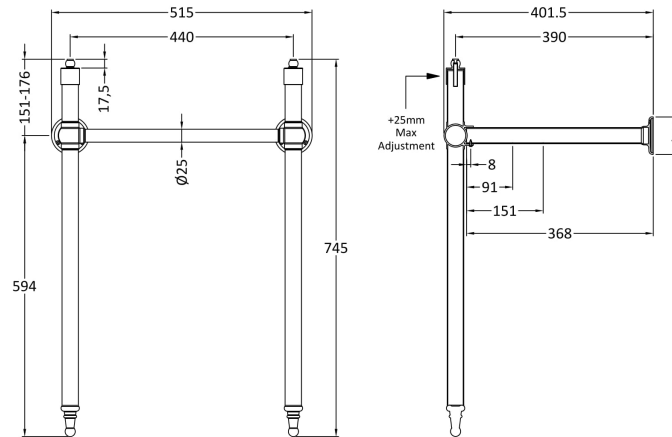

Sales Code: VCPBS001CO

Description: Victrion Basin Stand Plain (640 Basin)

Product Dimensions

Length (mm):	
Width (mm):	515
Height (mm):	745
Depth (mm):	402
Nett Weight (kg):	3.5

Packaging Dimensions

Height (mm):	490
Width (mm):	540
Depth (mm):	745
Gross Weight (kg):	3.6

Packaging Data

Box Colour:	Brown Cardboard Box
Box Qty:	1
Label Size:	100 x 50
Label Colour:	White Label
Label Qty:	2

Outer Box Dimensions (If Applicable)

Height (mm):	
Width (mm):	
Length (mm):	
Depth (mm):	
Gross Weight (kg):	
Barcode:	5056462662886

Product Details

Country of Origin:	United Kingdom
Fitting Instruction:	No
CE & UKCA:	N/A
Product Material:	Stainless Steel
Heating Element Wattage:	Not Applicable
Colour/Finish:	Copper
Product Diameter:	N/A
Connection Size:	Not Applicable