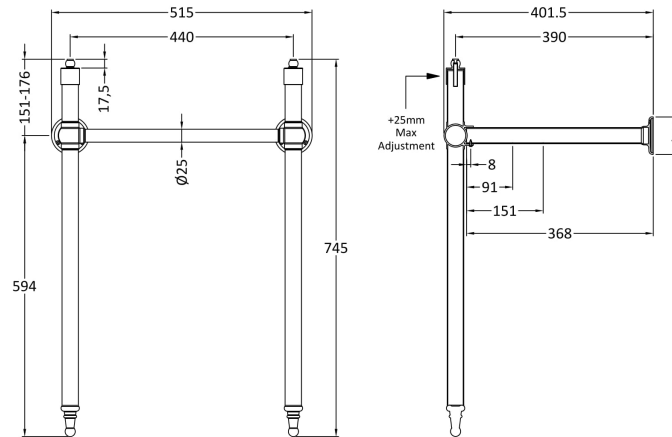

Sales Code: VCPBS001N

Description: Victrion Basin Stand Plain (640 Basin)

Product Dimensions

Length (mm):	
Width (mm):	515
Height (mm):	745
Depth (mm):	402
Nett Weight (kg):	3.5

Packaging Dimensions

Height (mm):	490
Width (mm):	540
Depth (mm):	745
Gross Weight (kg):	3.6

Packaging Data

Box Colour:	Brown Cardboard Box
Box Qty:	1
Label Size:	100 x 50
Label Colour:	White Label
Label Qty:	2

Outer Box Dimensions (If Applicable)

Height (mm):	
Width (mm):	
Length (mm):	
Depth (mm):	
Gross Weight (kg):	
Barcode:	5056462662848

Product Details

Country of Origin:	United Kingdom
Fitting Instruction:	No
CE & UKCA:	N/A
Product Material:	Stainless Steel
Heating Element Wattage:	Not Applicable
Colour/Finish:	Nickel
Product Diameter:	N/A
Connection Size:	Not Applicable