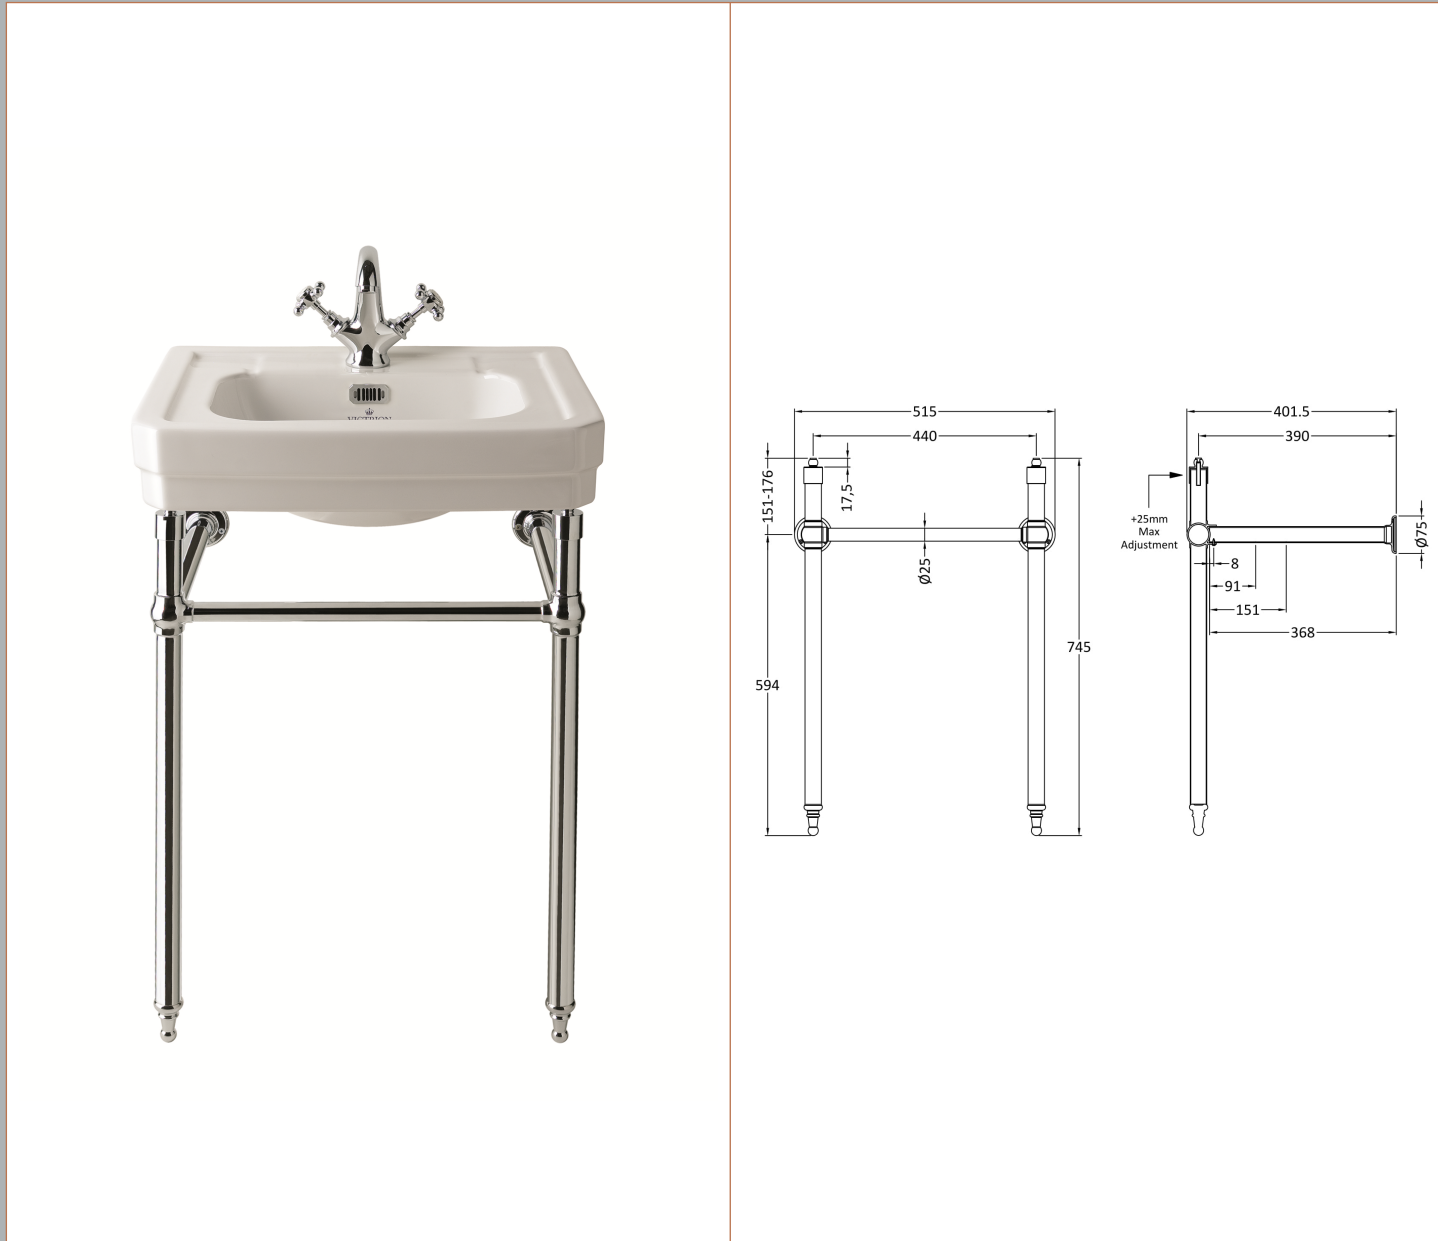

**Sales Code:** VCPBS001

**Description:** Victrion Basin Stand Plain (640 Basin)

**Product Dimensions**

Length (mm):	
Width (mm):	493
Height (mm):	750
Depth (mm):	442
Nett Weight (kg):	3.5

**Packaging Dimensions**

Height (mm):	490
Width (mm):	540
Depth (mm):	745
Gross Weight (kg):	3.6

**Packaging Data**

Box Colour:	Brown Cardboard Box
Box Qty:	1
Label Size:	100 x 50
Label Colour:	White Label
Label Qty:	2

**Outer Box Dimensions (If Applicable)**

Height (mm):	
Width (mm):	
Length (mm):	
Depth (mm):	
Gross Weight (kg):	
Barcode:	5056462662824

**Product Details**

Country of Origin:	United Kingdom
Fitting Instruction:	No
CE & UKCA:	N/A
Product Material:	Stainless Steel
Heating Element Wattage:	Not Applicable
Colour/Finish:	Chrome
Product Diameter:	N/A
Connection Size:	Not Applicable