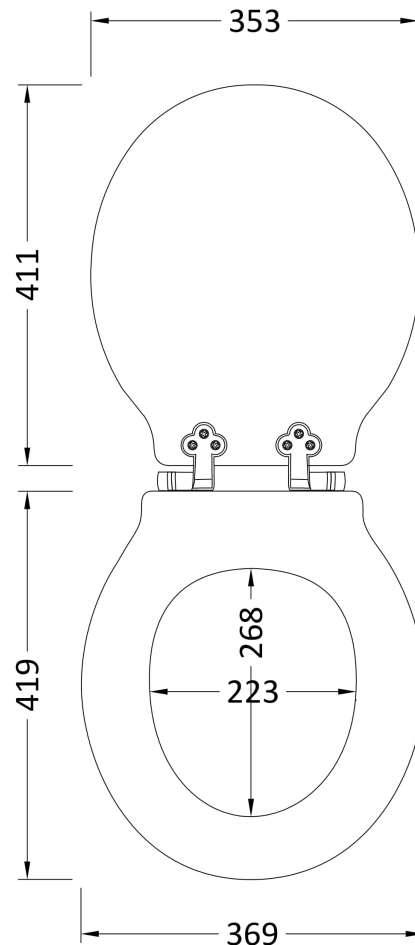

Sales Code: VCTS001MB

Description: Victrion Black Matt Toilet Seat S/Close

Product Dimensions

Length (mm):	437
Width (mm):	385
Height (mm):	
Nett Weight (kg):	8

Packaging Dimensions

Length (mm):	495
Width (mm):	395
Height (mm):	30
Gross Weight (kg):	8

Packaging Data

Box Colour:	
Box Qty:	
Label Size:	x
Label Colour:	
Label Qty:	

Outer Box Dimensions (If Applicable)

Length (mm):	
Width (mm):	
Height (mm):	
Gross Weight (kg):	
Barcode:	5056211897644

Product Details

Country of Origin:	China
Fitting Instruction:	No
CE & UKCA:	
Product Material:	Mdf Vinyl
Seat Type:	Round
Seat Function:	Soft Close
Hinge Centres (Min):	
Hinge Centres (Max):	
Hinge Material:	Stainless Steel
Colour/Finish:	Matt Black
Fixing Method:	Bottom Fix