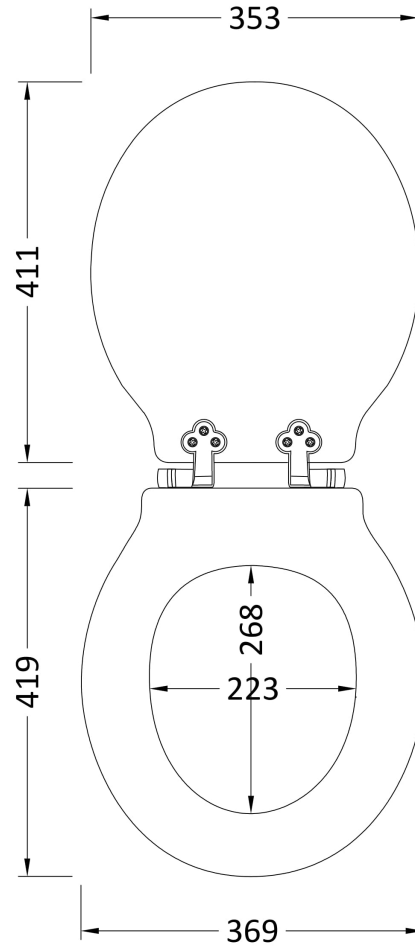

Sales Code: VCTS005BCO

Description: Victrion Gloss White Toilet Seat S/Close

Product Dimensions

| | |
|-------------------|---|
| Length (mm): | |
| Width (mm): | |
| Height (mm): | |
| Nett Weight (kg): | 8 |

Packaging Dimensions

| | |
|--------------------|-----|
| Length (mm): | 495 |
| Width (mm): | 395 |
| Height (mm): | 30 |
| Gross Weight (kg): | 8 |

Packaging Data

| | |
|---------------|---|
| Box Colour: | |
| Box Qty: | |
| Label Size: | x |
| Label Colour: | |
| Label Qty: | |

Outer Box Dimensions (If Applicable)

| | |
|--------------------|---------------|
| Length (mm): | |
| Width (mm): | |
| Height (mm): | |
| Gross Weight (kg): | |
| Barcode: | 5056462620688 |

Product Details

| | |
|----------------------|----------------|
| Country of Origin: | United Kingdom |
| Fitting Instruction: | No |
| CE & UKCA: | |
| Product Material: | |
| Seat Type: | |
| Seat Function: | |
| Hinge Centres (Min): | |
| Hinge Centres (Max): | |
| Hinge Material: | |
| Colour/Finish: | |
| Fixing Method: | |