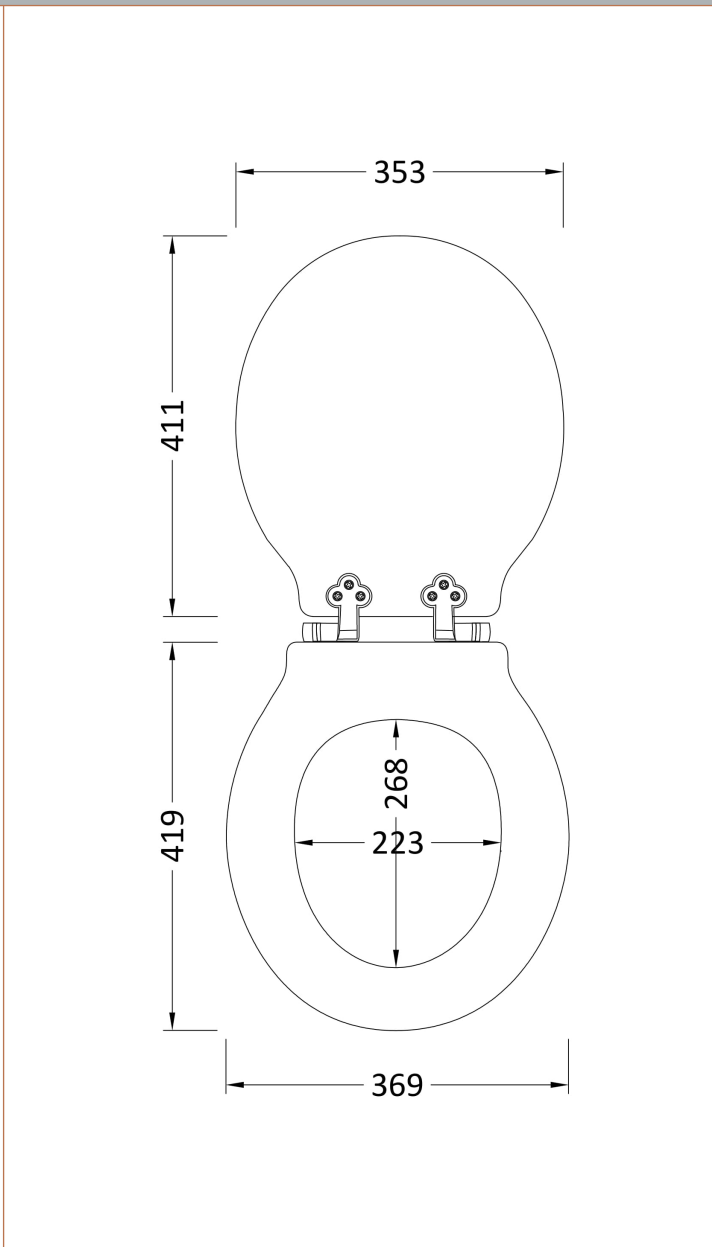

**Sales Code:** VCTS005BC

**Description:** Victrion Gloss White Toilet Seat S/Close

**Product Dimensions**

Length (mm):	
Width (mm):	
Height (mm):	
Nett Weight (kg):	8

**Packaging Dimensions**

Length (mm):	495
Width (mm):	395
Height (mm):	30
Gross Weight (kg):	8

**Packaging Data**

Box Colour:	
Box Qty:	
Label Size:	x
Label Colour:	
Label Qty:	

**Outer Box Dimensions (If Applicable)**

Length (mm):	
Width (mm):	
Height (mm):	
Gross Weight (kg):	
Barcode:	5056462620091

**Product Details**

Country of Origin:	United Kingdom
Fitting Instruction:	No
CE & UKCA:	
Product Material:	
Seat Type:	
Seat Function:	
Hinge Centres (Min):	
Hinge Centres (Max):	
Hinge Material:	
Colour/Finish:	
Fixing Method:	