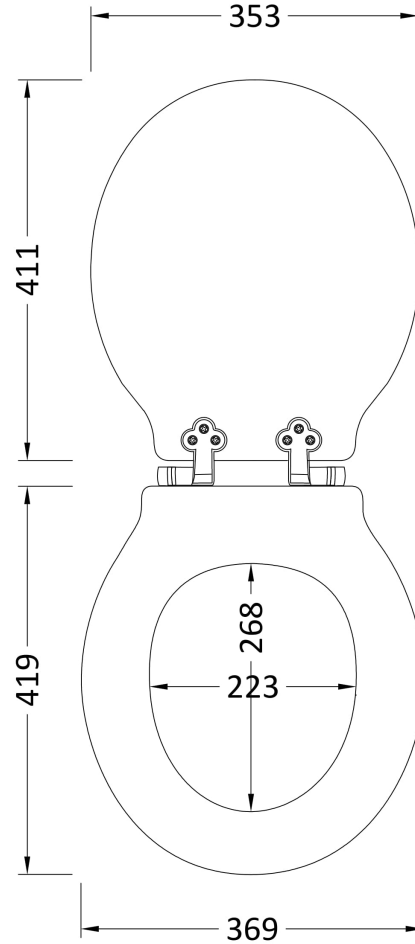

Sales Code: VCTS005BG

Description: Victrion Gloss White Toilet Seat S/Close

Product Dimensions

Length (mm):	
Width (mm):	
Height (mm):	
Nett Weight (kg):	8

Packaging Dimensions

Length (mm):	495
Width (mm):	395
Height (mm):	30
Gross Weight (kg):	8

Packaging Data

Box Colour:	
Box Qty:	
Label Size:	x
Label Colour:	
Label Qty:	

Outer Box Dimensions (If Applicable)

Length (mm):	
Width (mm):	
Height (mm):	
Gross Weight (kg):	
Barcode:	5056462620992

Product Details

Country of Origin:	United Kingdom
Fitting Instruction:	No
CE & UKCA:	
Product Material:	
Seat Type:	
Seat Function:	
Hinge Centres (Min):	
Hinge Centres (Max):	
Hinge Material:	
Colour/Finish:	
Fixing Method:	