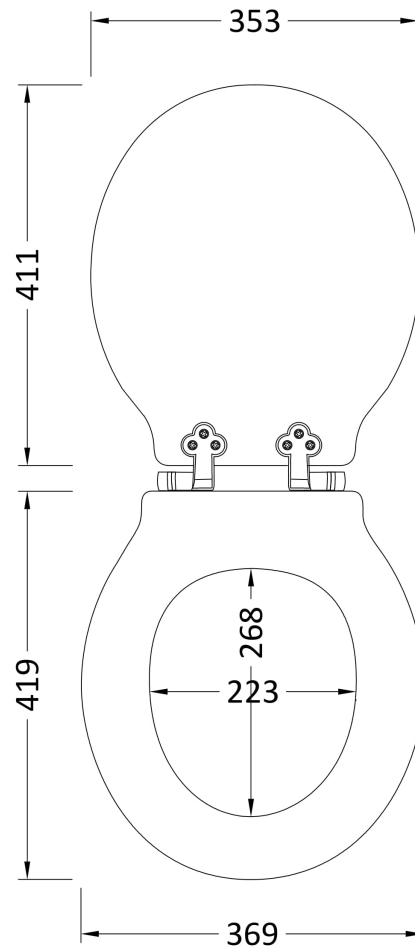

Sales Code: VCTS005CO

Description: Victrion Gloss White Toilet Seat S/Close

Product Dimensions

Length (mm):	
Width (mm):	
Height (mm):	
Nett Weight (kg):	8

Packaging Dimensions

Length (mm):	495
Width (mm):	395
Height (mm):	30
Gross Weight (kg):	8

Packaging Data

Box Colour:	
Box Qty:	
Label Size:	x
Label Colour:	
Label Qty:	

Outer Box Dimensions (If Applicable)

Length (mm):	
Width (mm):	
Height (mm):	
Gross Weight (kg):	
Barcode:	5056462621203

Product Details

Country of Origin:	United Kingdom
Fitting Instruction:	No
CE & UKCA:	
Product Material:	
Seat Type:	
Seat Function:	
Hinge Centres (Min):	
Hinge Centres (Max):	
Hinge Material:	
Colour/Finish:	
Fixing Method:	