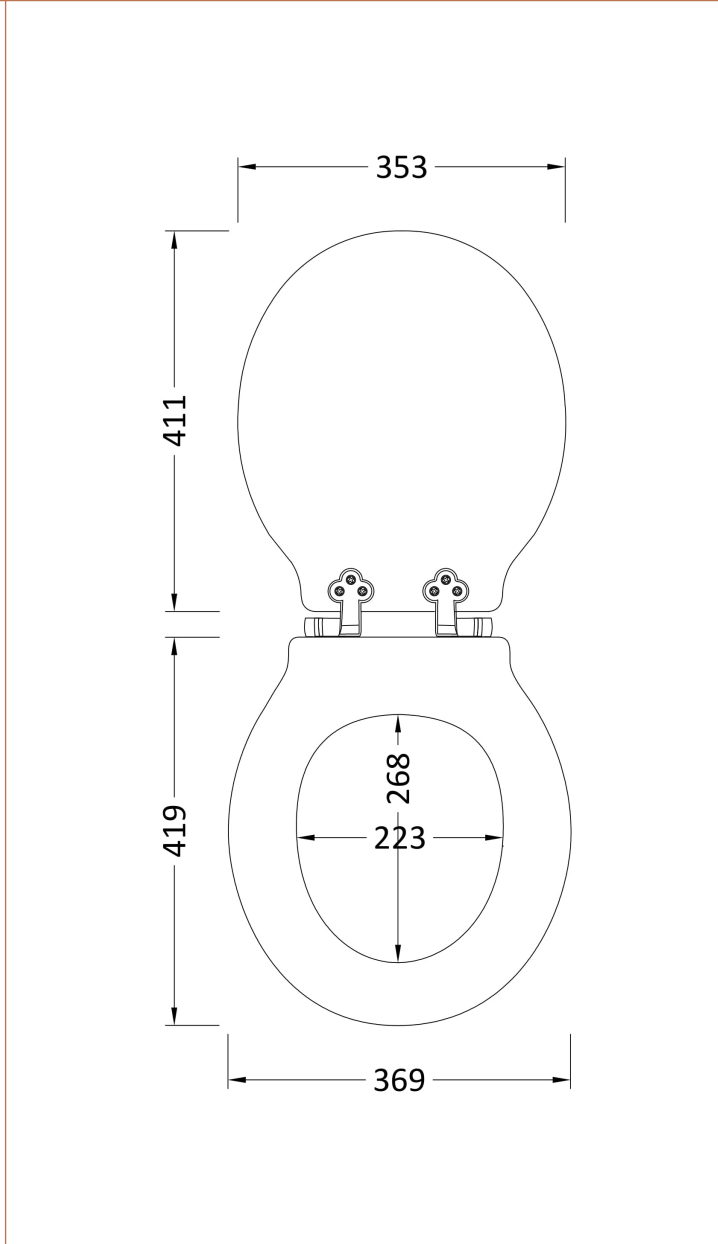

**Sales Code:** VCTS005N

**Description:** Victrion Gloss White Toilet Seat S/Close

**Product Dimensions**

Length (mm):	
Width (mm):	
Height (mm):	
Nett Weight (kg):	8

**Packaging Dimensions**

Length (mm):	495
Width (mm):	395
Height (mm):	30
Gross Weight (kg):	8

**Packaging Data**

Box Colour:	
Box Qty:	
Label Size:	x
Label Colour:	
Label Qty:	

**Outer Box Dimensions (If Applicable)**

Length (mm):	
Width (mm):	
Height (mm):	
Gross Weight (kg):	
Barcode:	5056462621227

**Product Details**

Country of Origin:	United Kingdom
Fitting Instruction:	No
CE & UKCA:	
Product Material:	
Seat Type:	
Seat Function:	
Hinge Centres (Min):	
Hinge Centres (Max):	
Hinge Material:	
Colour/Finish:	
Fixing Method:	