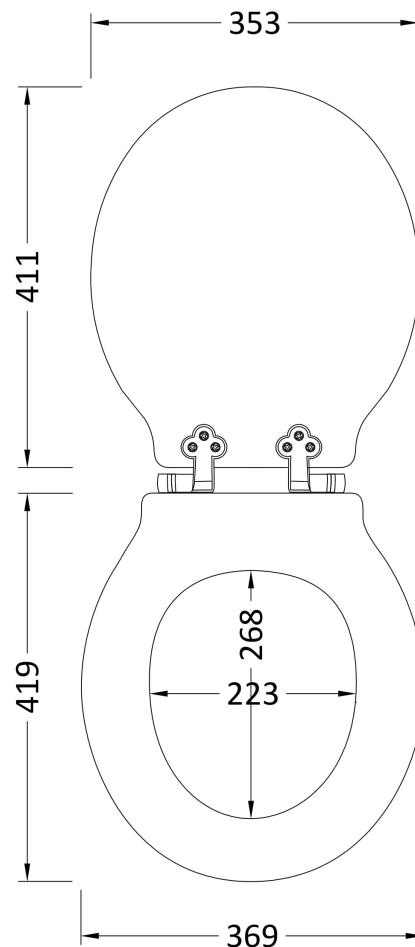

Sales Code: VCTS005WG

Description: Victrion Gloss White Toilet Seat S/Close

Product Dimensions

Length (mm):	437
Width (mm):	385
Height (mm):	
Nett Weight (kg):	8

Packaging Dimensions

Length (mm):	495
Width (mm):	395
Height (mm):	30
Gross Weight (kg):	8

Packaging Data

Box Colour:	
Box Qty:	
Label Size:	x
Label Colour:	
Label Qty:	

Outer Box Dimensions (If Applicable)

Length (mm):	
Width (mm):	
Height (mm):	
Gross Weight (kg):	
Barcode:	5056211897651

Product Details

Country of Origin:	Hong Kong
Fitting Instruction:	No
CE & UKCA:	
Product Material:	Mdf Vinyl
Seat Type:	Round
Seat Function:	Soft Close
Hinge Centres (Min):	
Hinge Centres (Max):	
Hinge Material:	Stainless Steel
Colour/Finish:	Gloss White
Fixing Method:	Bottom Fix