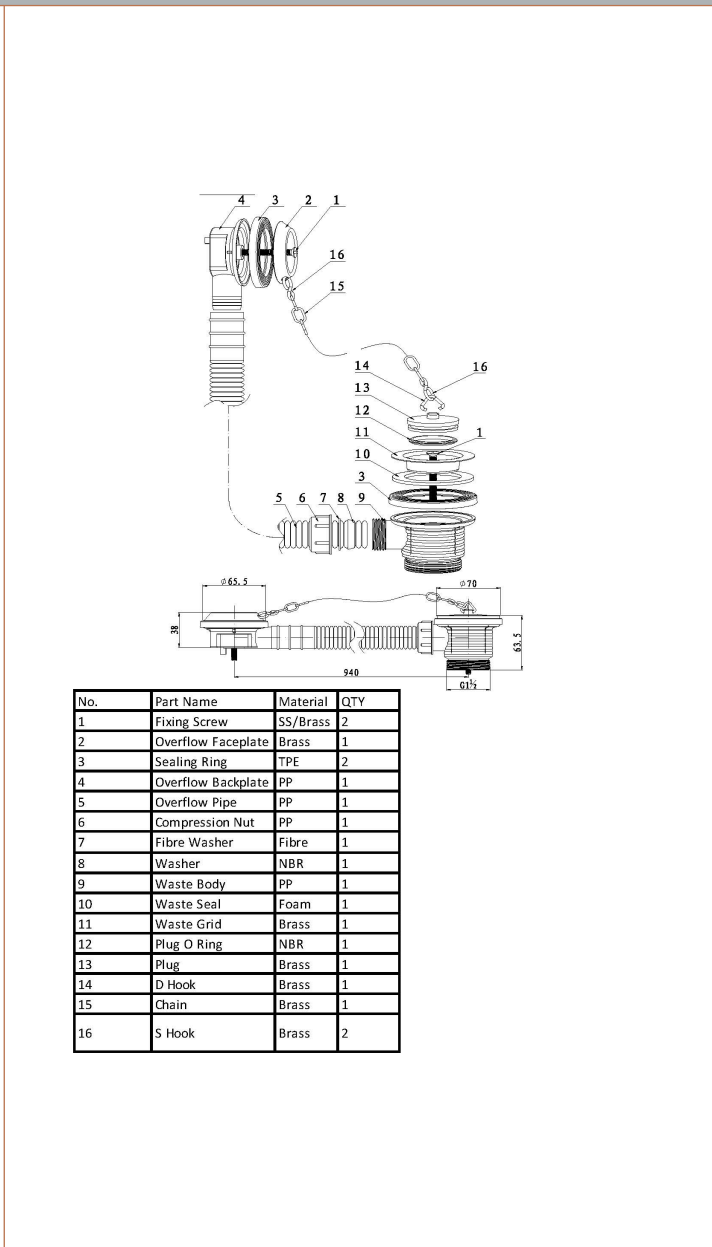

Sales Code: WAS020BN

Description: Plug & Chain Concealed Bath Waste

No.	Part Name	Material	QTY
1	Fixing Screw	SS/Brass	2
2	Overflow Faceplate	Brass	1
3	Sealing Ring	TPE	2
4	Overflow Backplate	PP	1
5	Overflow Pipe	PP	1
6	Compression Nut	PP	1
7	Fibre Washer	Fibre	1
8	Washer	NBR	1
9	Waste Body	PP	1
10	Waste Seal	Foam	1
11	Waste Grid	Brass	1
12	Plug O Ring	NBR	1
13	Plug	Brass	1
14	D Hook	Brass	1
15	Chain	Brass	1
16	S Hook	Brass	2

Product Dimensions

Length (mm):
 Width (mm):
 Height (mm):
 Depth (mm):
 Nett Weight (kg): 0.45

Packaging Dimensions

Height (mm): 205
 Width (mm): 135
 Depth (mm): 80
 Gross Weight (kg): 0.45

Packaging Data

Box Colour:
 Box Qty:
 Label Size: x
 Label Colour:
 Label Qty:

Outer Box Dimensions (If Applicable)

Height (mm):
 Width (mm):
 Length (mm):
 Depth (mm):
 Gross Weight (kg):
 Barcode: 5056462661889

Product Details

Country of Origin: United Kingdom
 Fitting Instruction: No
 CE & UKCA:
 Product Material:
 Heating Element Wattage:
 Colour/Finish:
 Product Diameter:
 Connection Size: