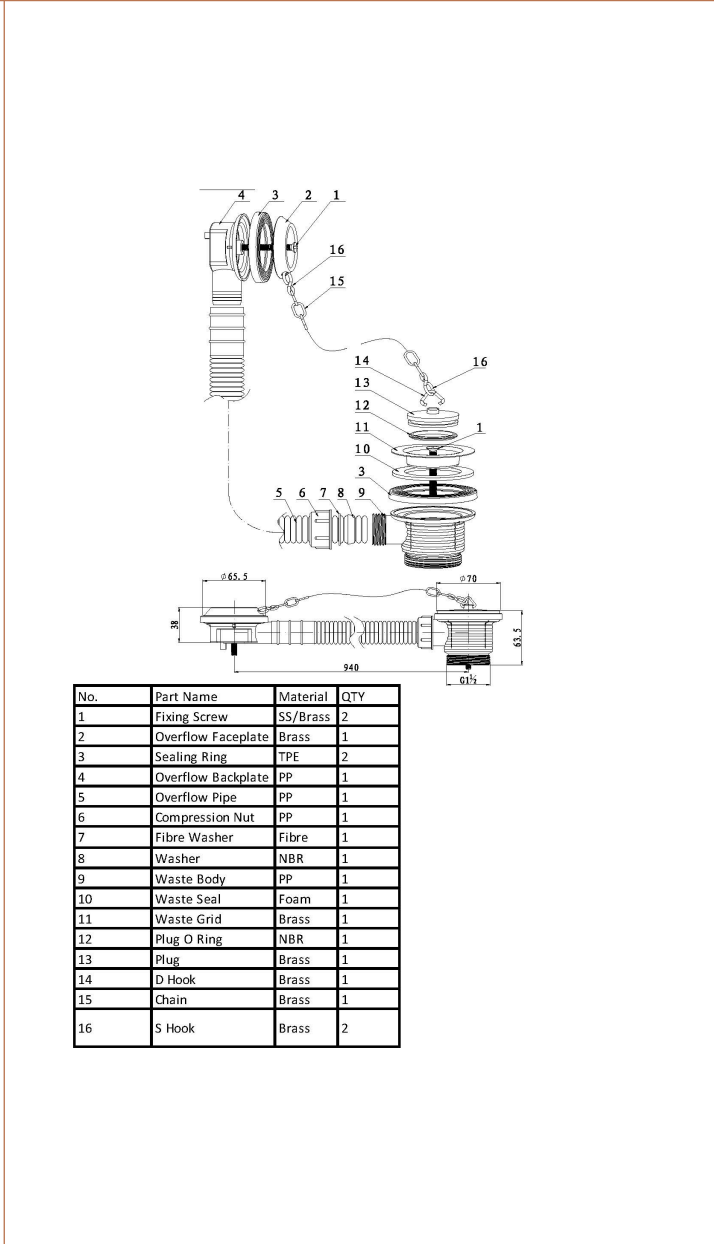

Sales Code: WAS020N

Description: Plug & Chain Concealed Bath Waste

No.	Part Name	Material	QTY
1	Fixing Screw	SS/Brass	2
2	Overflow Faceplate	Brass	1
3	Sealing Ring	TPE	2
4	Overflow Backplate	PP	1
5	Overflow Pipe	PP	1
6	Compression Nut	PP	1
7	Fibre Washer	Fibre	1
8	Washer	NBR	1
9	Waste Body	PP	1
10	Waste Seal	Foam	1
11	Waste Grid	Brass	1
12	Plug O Ring	NBR	1
13	Plug	Brass	1
14	D Hook	Brass	1
15	Chain	Brass	1
16	S Hook	Brass	2

Product Dimensions

Length (mm):
 Width (mm):
 Height (mm):
 Depth (mm):
 Nett Weight (kg): 0.45

Packaging Dimensions

Height (mm): 205
 Width (mm): 135
 Depth (mm): 80
 Gross Weight (kg): 0.45

Packaging Data

Box Colour:
 Box Qty:
 Label Size: x
 Label Colour:
 Label Qty:

Outer Box Dimensions (If Applicable)

Height (mm):
 Width (mm):
 Length (mm):
 Depth (mm):
 Gross Weight (kg):
 Barcode: 5056462661872

Product Details

Country of Origin: United Kingdom
 Fitting Instruction: No
 CE & UKCA:
 Product Material:
 Heating Element Wattage:
 Colour/Finish:
 Product Diameter:
 Connection Size: