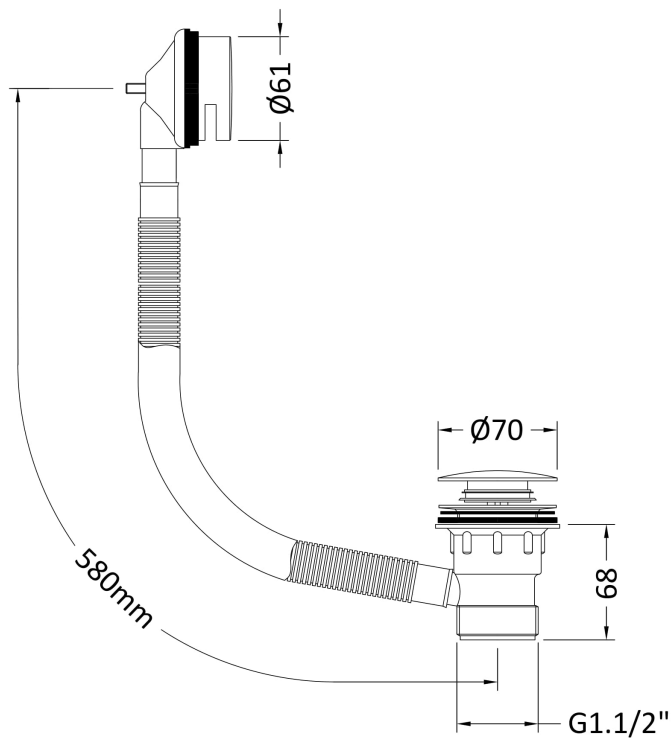

Sales Code: WAS040WH

Description: Push Down Concealed Bath Waste

Product Dimensions

Length (mm):	
Width (mm):	70
Height (mm):	580
Depth (mm):	68
Nett Weight (kg):	0.8

Packaging Dimensions

Height (mm):	210
Width (mm):	120
Depth (mm):	75
Gross Weight (kg):	0.8

Packaging Data

Box Colour:	
Box Qty:	
Label Size:	x
Label Colour:	
Label Qty:	

Outer Box Dimensions (If Applicable)

Height (mm):	
Width (mm):	
Length (mm):	
Depth (mm):	
Gross Weight (kg):	
Barcode:	5056462683324

Product Details

Country of Origin:	United Kingdom
Fitting Instruction:	No
CE & UKCA:	
Product Material:	
Heating Element Wattage:	
Colour/Finish:	
Product Diameter:	
Connection Size:	