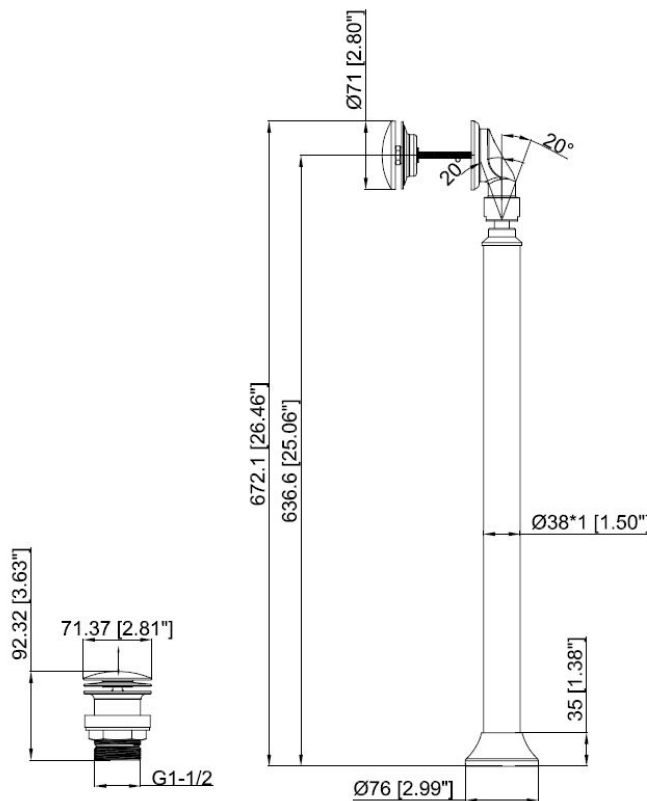

**Sales Code:** WAS070BC

**Description:** Push Down Freestanding Bath Waste

**Product Dimensions**

Length (mm):	
Width (mm):	
Height (mm):	
Depth (mm):	
Nett Weight (kg):	4

**Packaging Dimensions**

Height (mm):	780
Width (mm):	110
Depth (mm):	55
Gross Weight (kg):	4

**Packaging Data**

Box Colour:	
Box Qty:	
Label Size:	x
Label Colour:	
Label Qty:	

**Outer Box Dimensions (If Applicable)**

Height (mm):	
Width (mm):	
Length (mm):	
Depth (mm):	
Gross Weight (kg):	
Barcode:	5056462639451

**Product Details**

Country of Origin:	United Kingdom
Fitting Instruction:	No
CE & UKCA:	
Product Material:	
Heating Element Wattage:	
Colour/Finish:	
Product Diameter:	
Connection Size:	