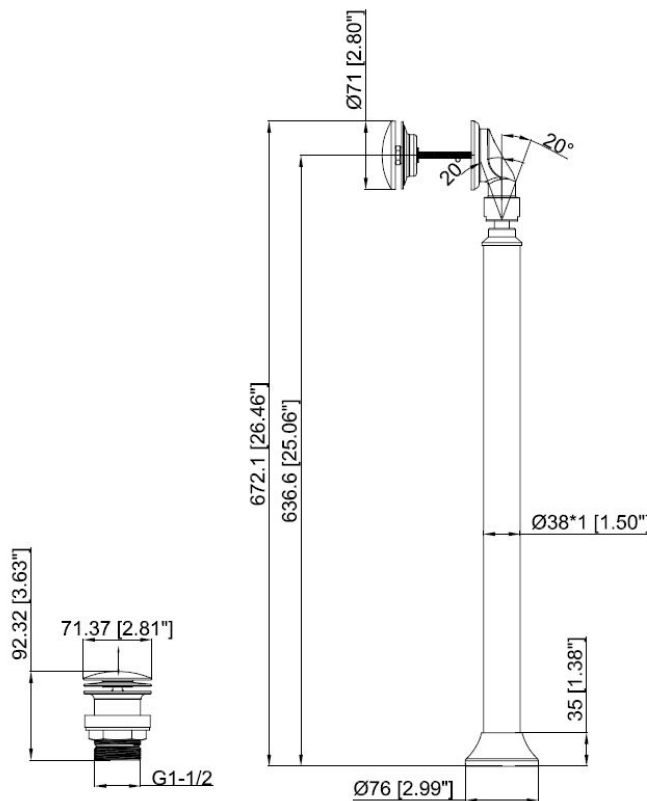

Sales Code: WAS070G

Description: Push Down Freestanding Bath Waste

Product Dimensions

Length (mm):	
Width (mm):	
Height (mm):	
Depth (mm):	
Nett Weight (kg):	4

Packaging Dimensions

Height (mm):	780
Width (mm):	110
Depth (mm):	55
Gross Weight (kg):	4

Packaging Data

Box Colour:	
Box Qty:	
Label Size:	x
Label Colour:	
Label Qty:	

Outer Box Dimensions (If Applicable)

Height (mm):	
Width (mm):	
Length (mm):	
Depth (mm):	
Gross Weight (kg):	
Barcode:	5056462639468

Product Details

Country of Origin:	United Kingdom
Fitting Instruction:	No
CE & UKCA:	
Product Material:	
Heating Element Wattage:	
Colour/Finish:	
Product Diameter:	
Connection Size:	