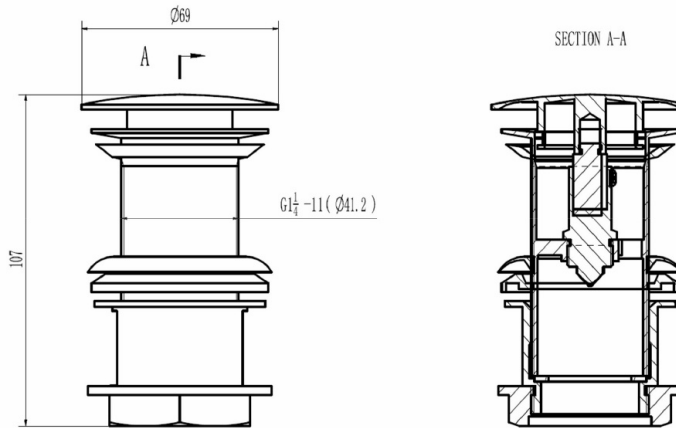

Sales Code: WAS220B

Description: Push Down Basin Waste (Unslotted)

Product Dimensions

Length (mm):	
Width (mm):	
Height (mm):	
Depth (mm):	
Nett Weight (kg):	0.35

Packaging Dimensions

Height (mm):	105
Width (mm):	75
Depth (mm):	75
Gross Weight (kg):	0.35

Packaging Data

Box Colour:	
Box Qty:	
Label Size:	x
Label Colour:	
Label Qty:	

Outer Box Dimensions (If Applicable)

Height (mm):	
Width (mm):	
Length (mm):	
Depth (mm):	
Gross Weight (kg):	
Barcode:	5056462609485

Product Details

Country of Origin:	South Africa
Fitting Instruction:	No
CE & UKCA:	
Product Material:	
Heating Element Wattage:	
Colour/Finish:	
Product Diameter:	
Connection Size:	