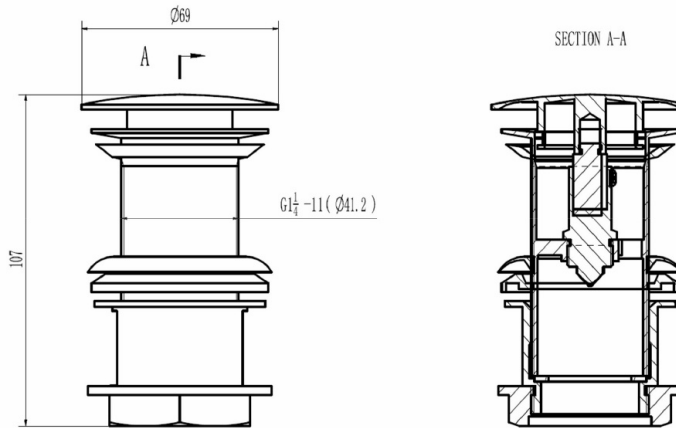

Sales Code: WAS220KG

Description: Push Down Basin Waste (Unslotted)

Product Dimensions

Length (mm):	
Width (mm):	
Height (mm):	
Depth (mm):	
Nett Weight (kg):	0.35

Packaging Dimensions

Height (mm):	105
Width (mm):	75
Depth (mm):	75
Gross Weight (kg):	0.35

Packaging Data

Box Colour:	
Box Qty:	
Label Size:	x
Label Colour:	
Label Qty:	

Outer Box Dimensions (If Applicable)

Height (mm):	
Width (mm):	
Length (mm):	
Depth (mm):	
Gross Weight (kg):	
Barcode:	5056462609461

Product Details

Country of Origin:	South Africa
Fitting Instruction:	No
CE & UKCA:	
Product Material:	
Heating Element Wattage:	
Colour/Finish:	
Product Diameter:	
Connection Size:	