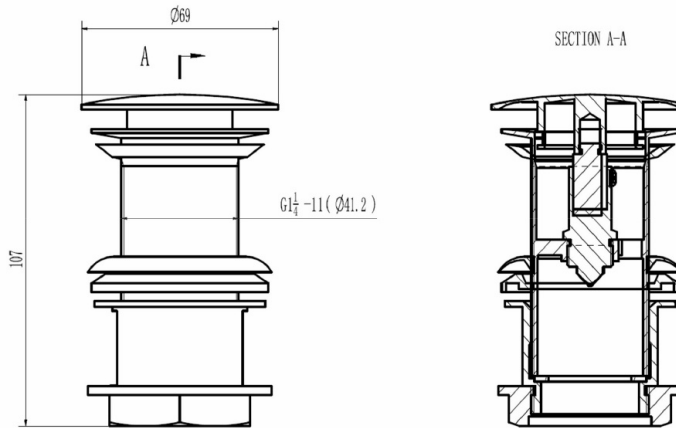

### Product Dimensions

Length (mm):	
Width (mm):	
Height (mm):	
Depth (mm):	
Nett Weight (kg):	0.35

### Packaging Dimensions

Height (mm):	105
Width (mm):	75
Depth (mm):	75
Gross Weight (kg):	0.35

### Outer Box Dimensions (If Applicable)

Height (mm):	
Width (mm):	
Length (mm):	
Depth (mm):	
Gross Weight (kg):	
Barcode:	5056462639536

### Product Details

Country of Origin:	South Africa
Fitting Instruction:	No
CE & UKCA:	
Product Material:	
Heating Element Wattage:	
Colour/Finish:	
Product Diameter:	
Connection Size:	