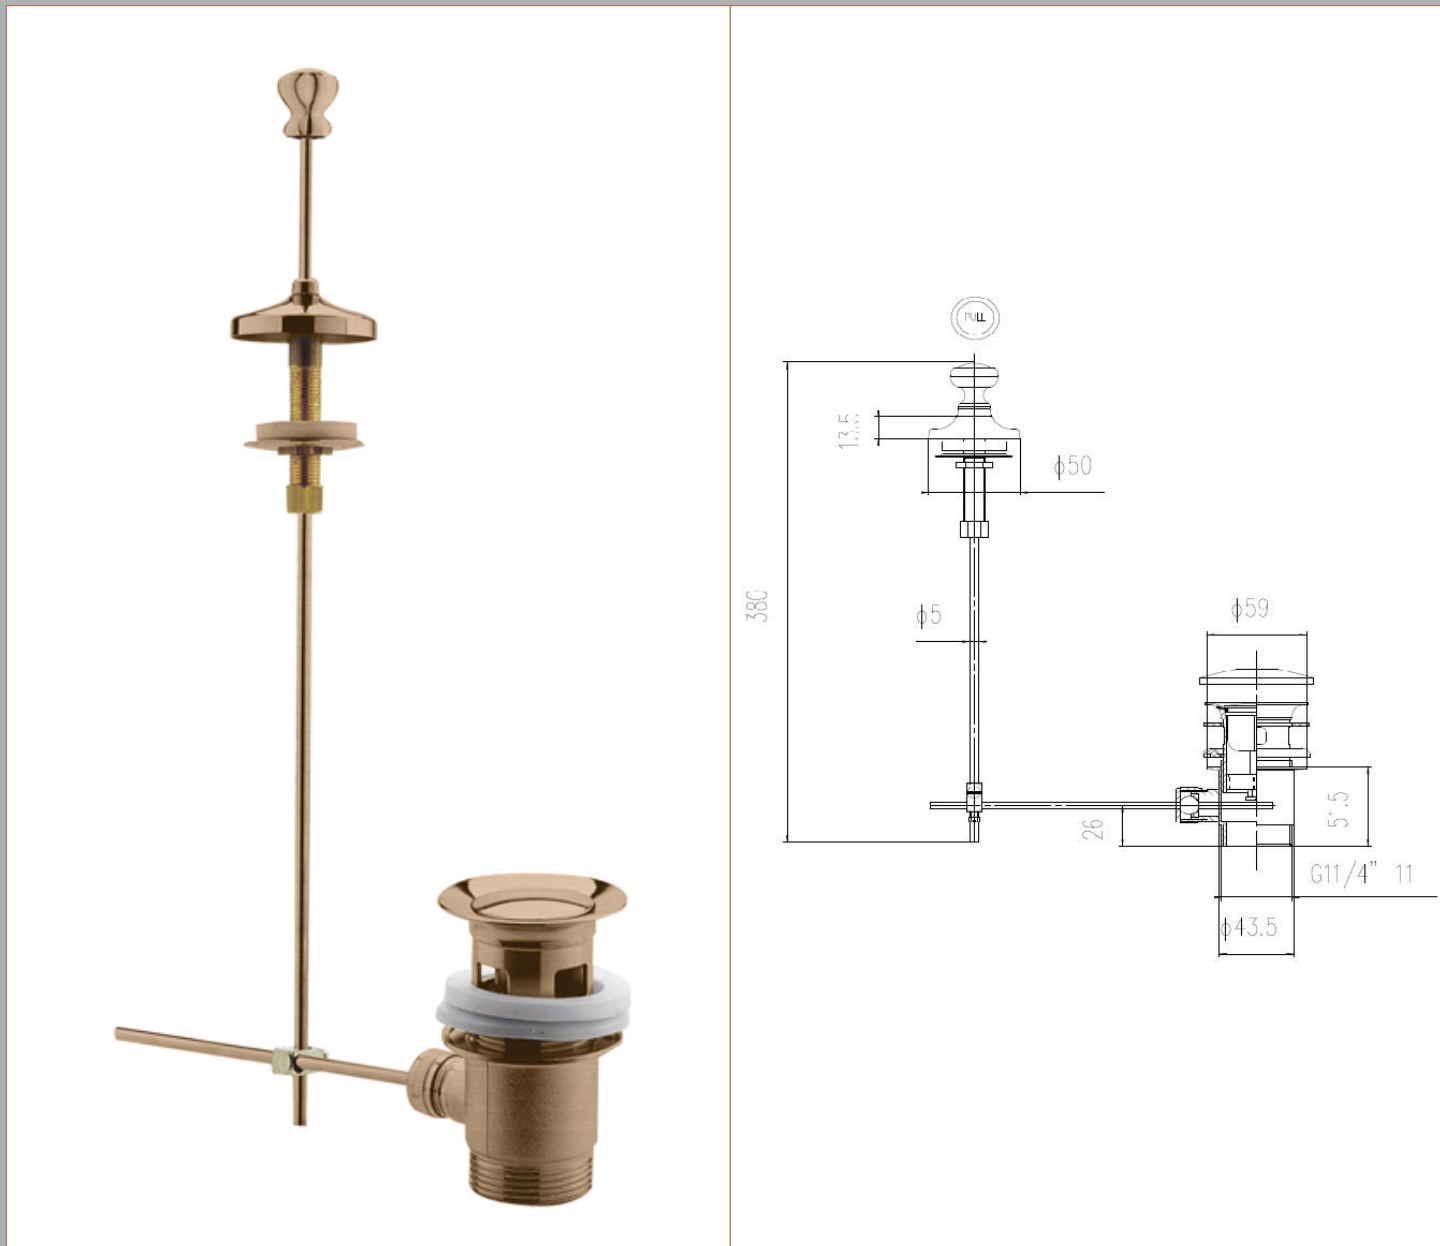

Sales Code: WAS221BCO

Description: Traditional Pull Up Basin Waste

Product Dimensions

Length (mm):	
Width (mm):	
Height (mm):	
Depth (mm):	
Nett Weight (kg):	0.7

Packaging Dimensions

Height (mm):	395
Width (mm):	83
Depth (mm):	75
Gross Weight (kg):	0.71

Packaging Data

Box Colour:	
Box Qty:	
Label Size:	x
Label Colour:	
Label Qty:	

Outer Box Dimensions (If Applicable)

Height (mm):	
Width (mm):	
Length (mm):	
Depth (mm):	
Gross Weight (kg):	
Barcode:	5056462662664

Product Details

Country of Origin:	United Kingdom
Fitting Instruction:	No
CE & UKCA:	
Product Material:	
Heating Element Wattage:	
Colour/Finish:	
Product Diameter:	
Connection Size:	