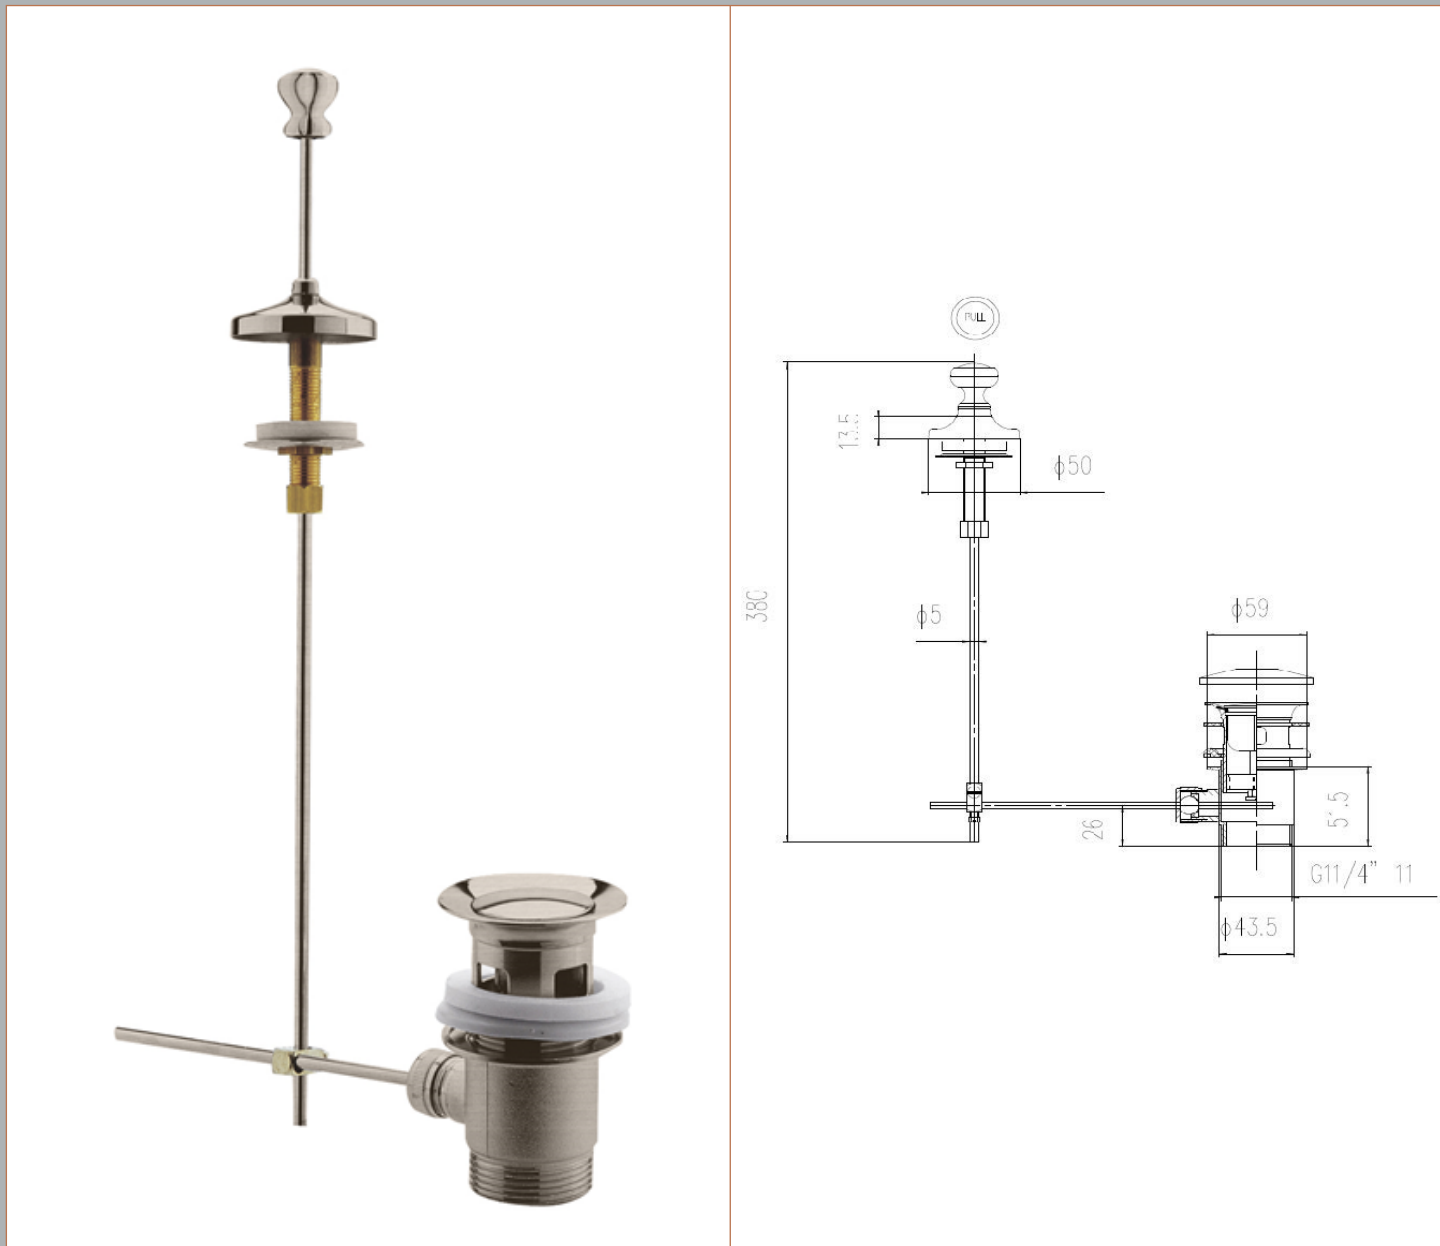

Sales Code: WAS221BN

Description: Traditional Pull Up Basin Waste

Product Dimensions

Length (mm):	
Width (mm):	
Height (mm):	
Depth (mm):	
Nett Weight (kg):	0.7

Packaging Dimensions

Height (mm):	395
Width (mm):	83
Depth (mm):	75
Gross Weight (kg):	0.71

Packaging Data

Box Colour:	
Box Qty:	
Label Size:	x
Label Colour:	
Label Qty:	

Outer Box Dimensions (If Applicable)

Height (mm):	
Width (mm):	
Length (mm):	
Depth (mm):	
Gross Weight (kg):	
Barcode:	5056462662626

Product Details

Country of Origin:	United Kingdom
Fitting Instruction:	No
CE & UKCA:	
Product Material:	
Heating Element Wattage:	
Colour/Finish:	
Product Diameter:	
Connection Size:	