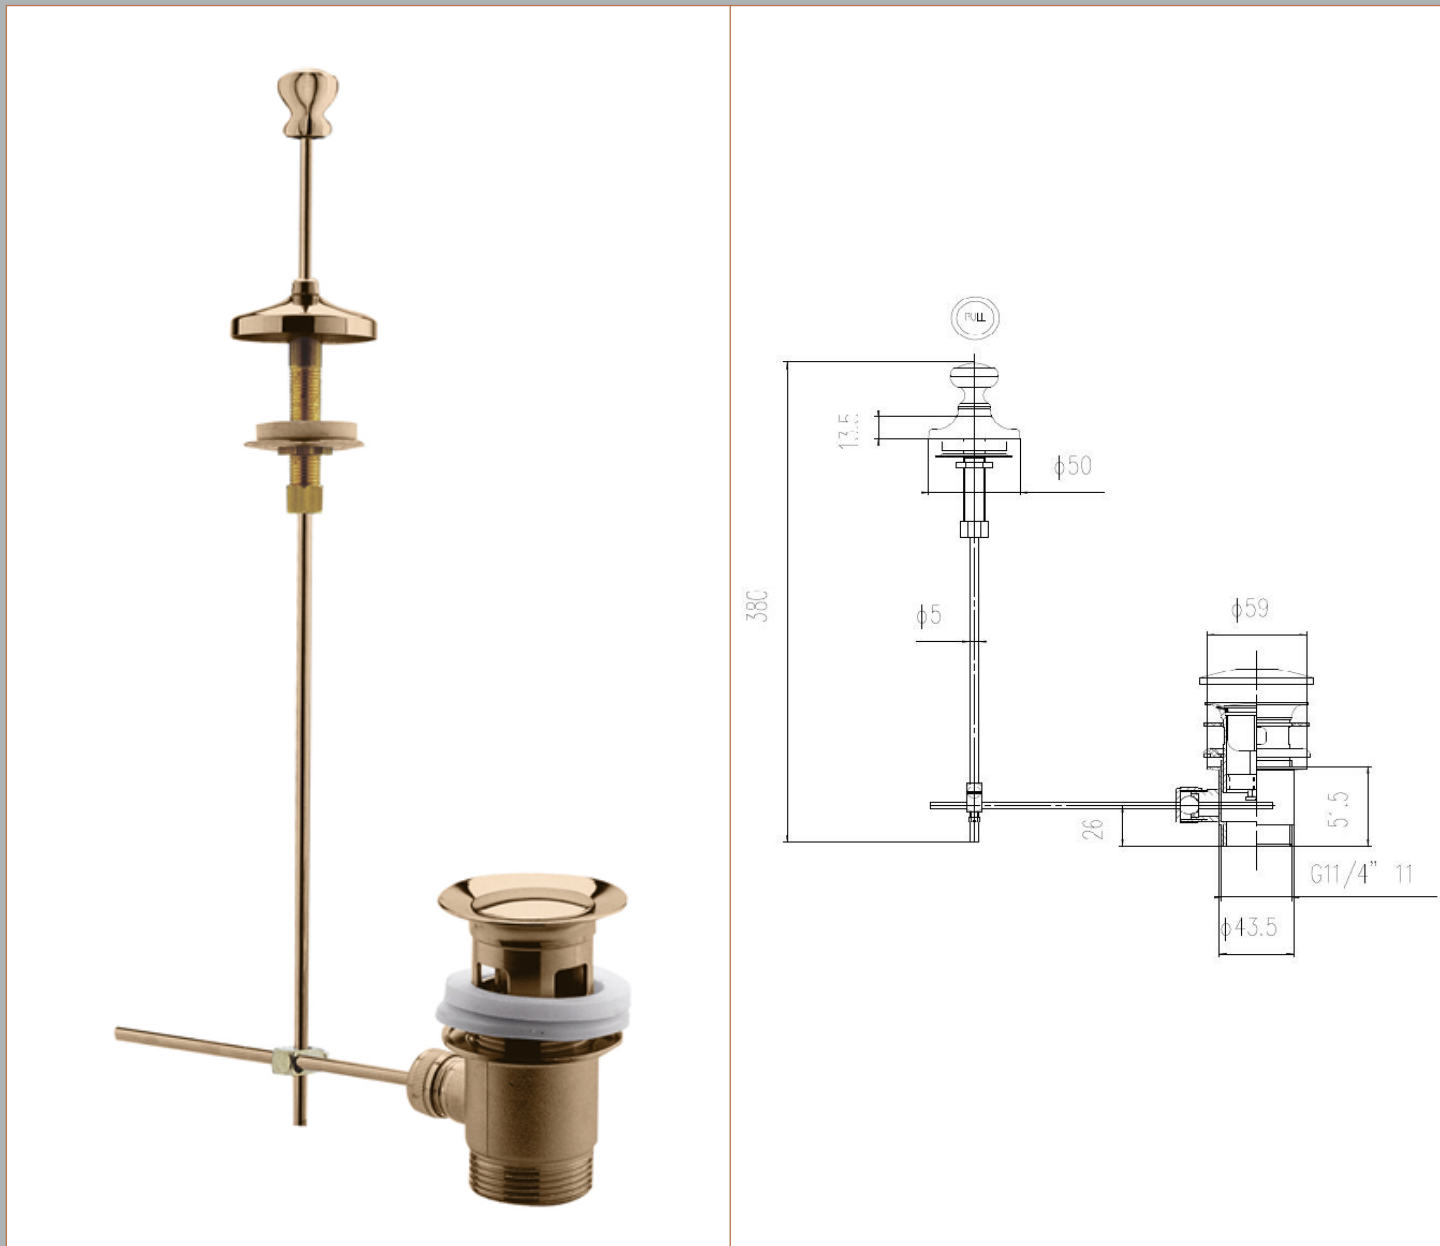

Sales Code: WAS221CO

Description: Traditional Pull Up Basin Waste

Product Dimensions

Length (mm):	
Width (mm):	
Height (mm):	
Depth (mm):	
Nett Weight (kg):	0.7

Packaging Dimensions

Height (mm):	395
Width (mm):	83
Depth (mm):	75
Gross Weight (kg):	0.71

Packaging Data

Box Colour:	
Box Qty:	
Label Size:	x
Label Colour:	
Label Qty:	

Outer Box Dimensions (If Applicable)

Height (mm):	
Width (mm):	
Length (mm):	
Depth (mm):	
Gross Weight (kg):	
Barcode:	5056462662657

Product Details

Country of Origin:	United Kingdom
Fitting Instruction:	No
CE & UKCA:	
Product Material:	
Heating Element Wattage:	
Colour/Finish:	
Product Diameter:	
Connection Size:	