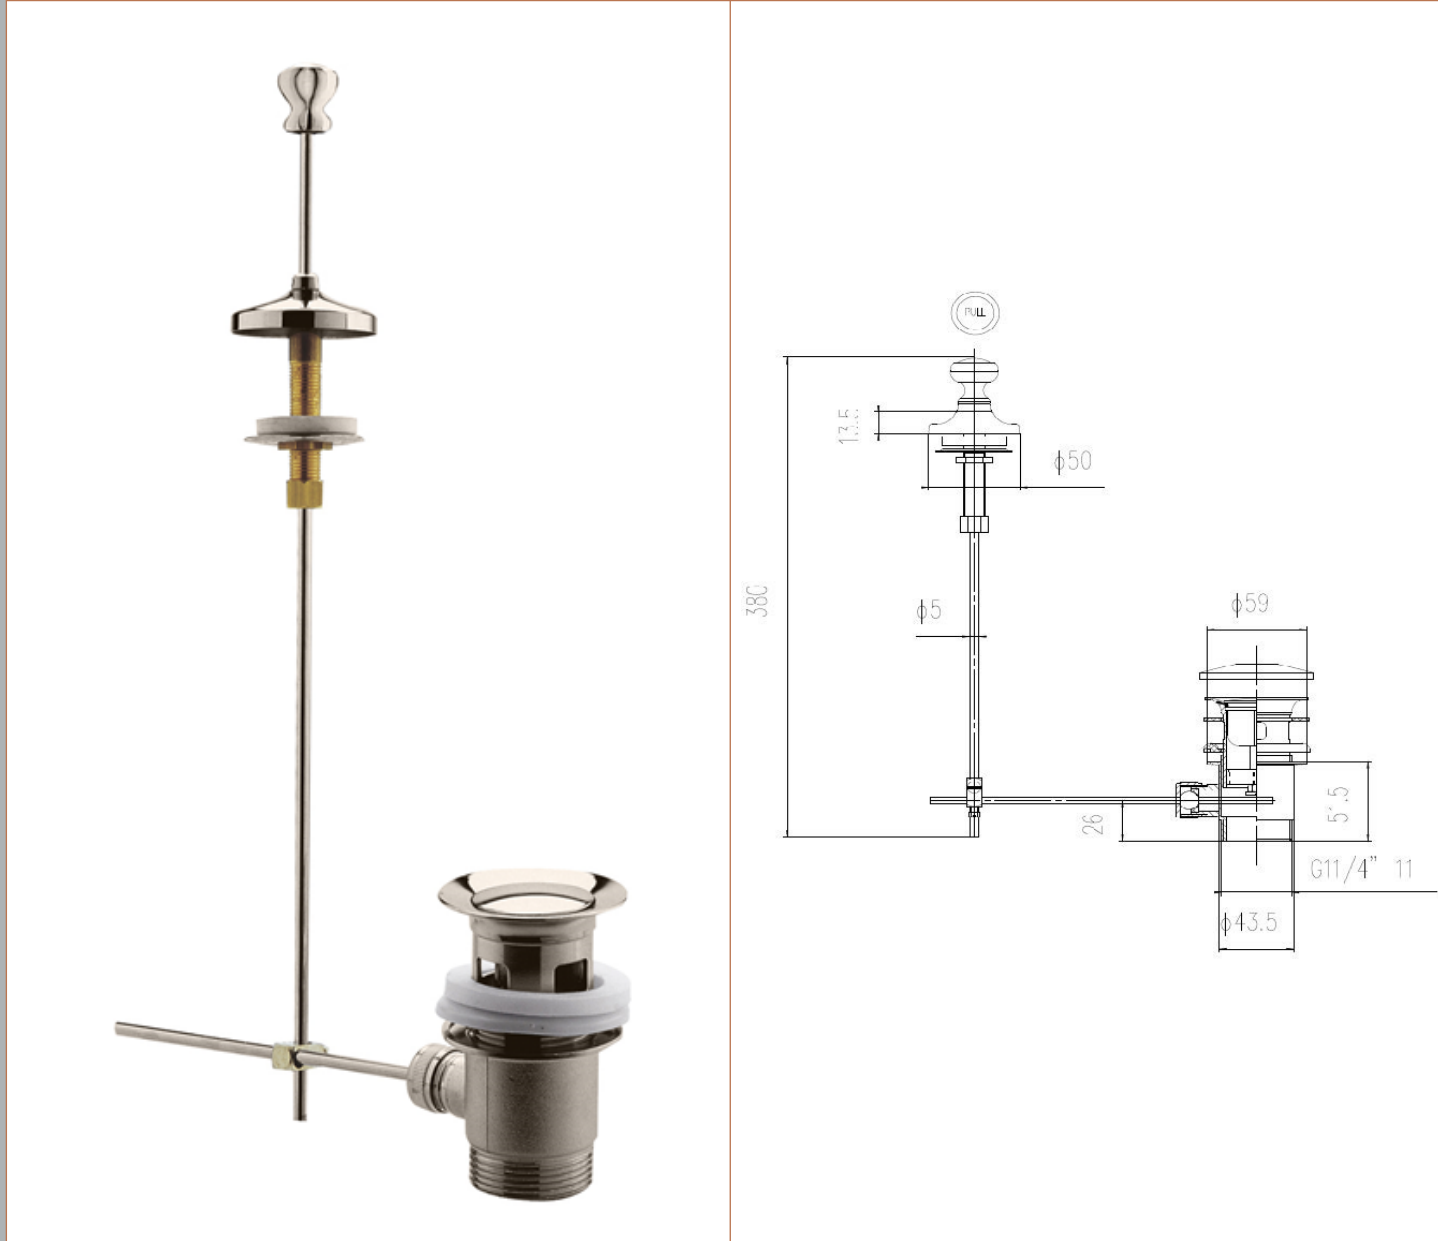

Sales Code: WAS221N

Description: Traditional Pull Up Basin Waste

Product Dimensions

Length (mm):	
Width (mm):	
Height (mm):	
Depth (mm):	
Nett Weight (kg):	0.7

Packaging Dimensions

Height (mm):	395
Width (mm):	83
Depth (mm):	75
Gross Weight (kg):	0.71

Packaging Data

Box Colour:	
Box Qty:	
Label Size:	x
Label Colour:	
Label Qty:	

Outer Box Dimensions (If Applicable)

Height (mm):	
Width (mm):	
Length (mm):	
Depth (mm):	
Gross Weight (kg):	
Barcode:	5056462662619

Product Details

Country of Origin:	United Kingdom
Fitting Instruction:	No
CE & UKCA:	
Product Material:	
Heating Element Wattage:	
Colour/Finish:	
Product Diameter:	
Connection Size:	